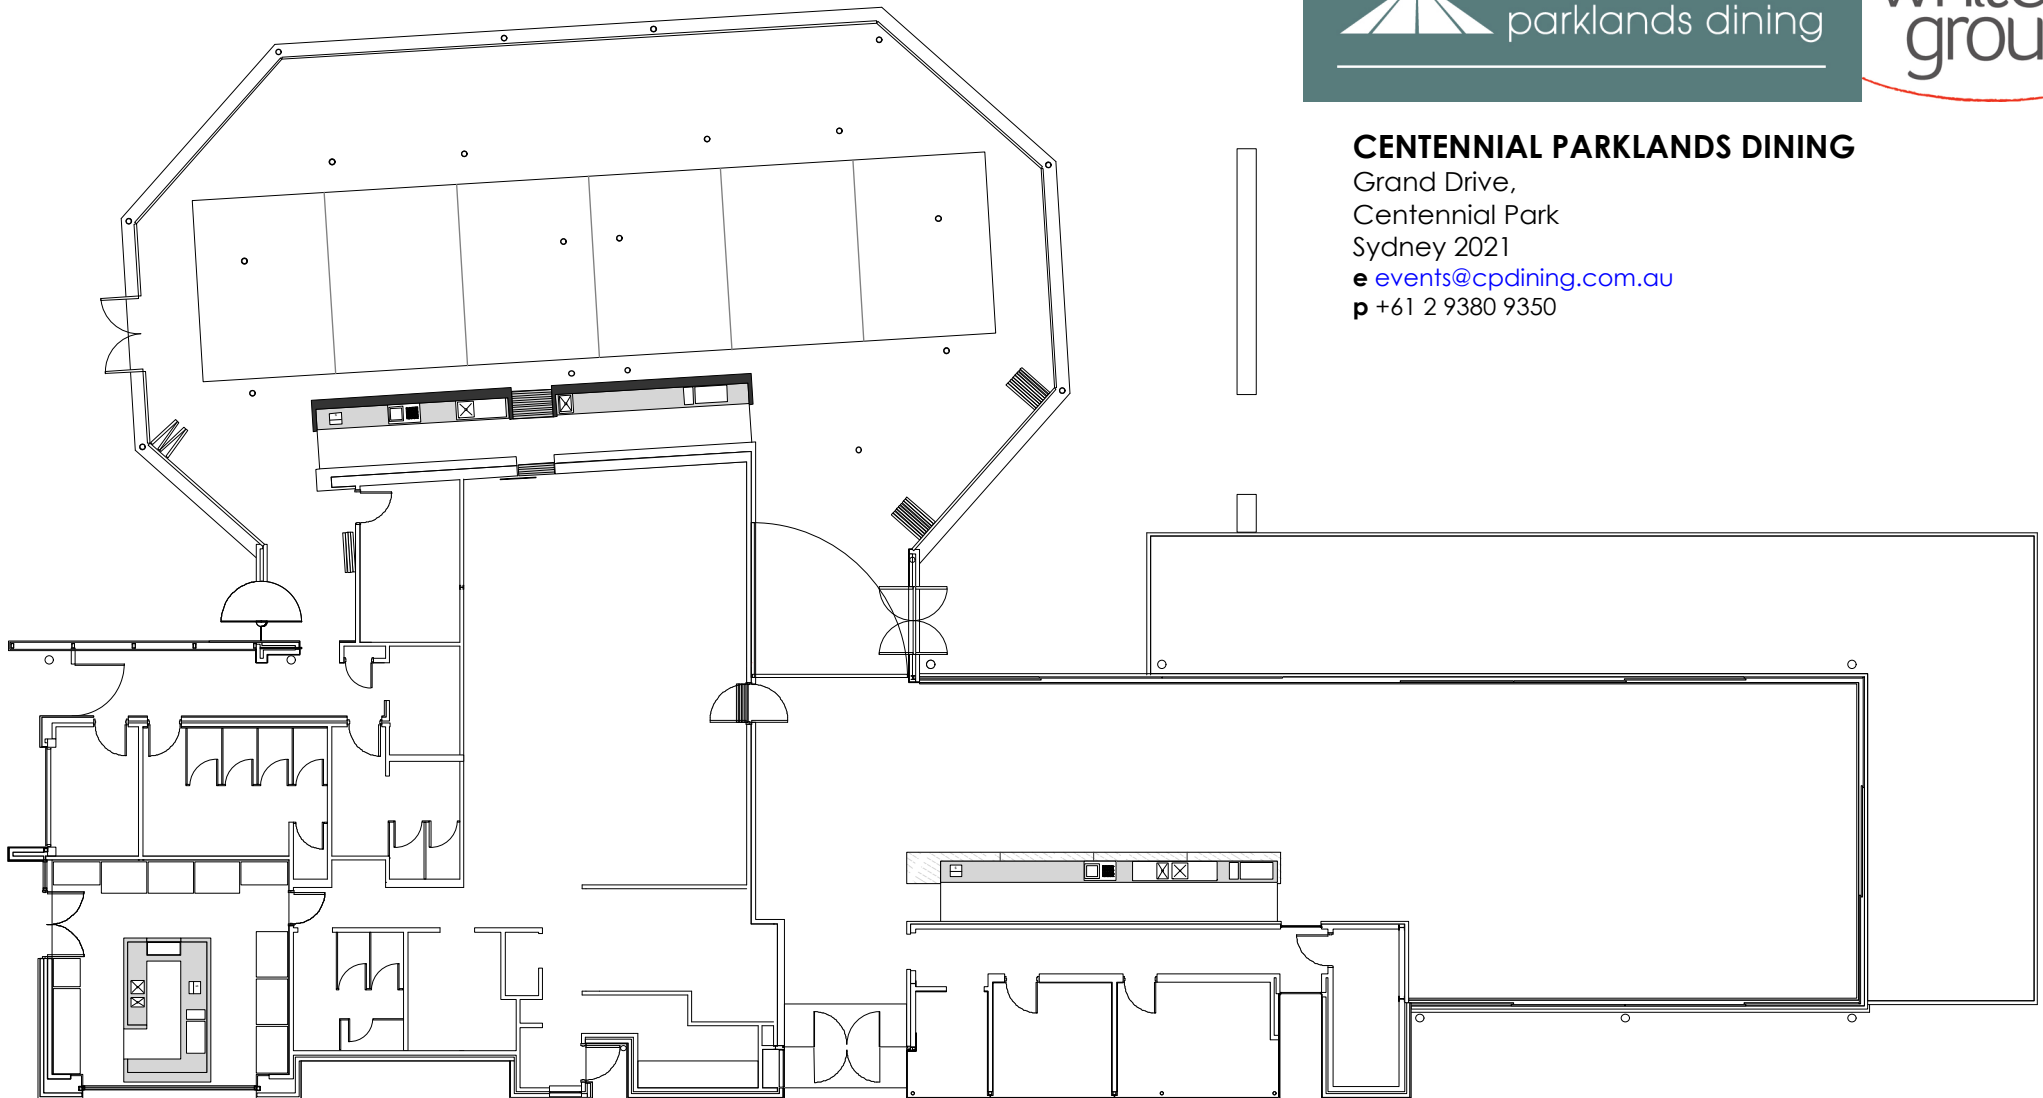

centennial
parklands dining

trippas
white
group

CENTENNIAL PARKLANDS DINING

Grand Drive,
Centennial Park
Sydney 2021

e events@cpdining.com.au

p +61 2 9380 9350

0 5 6 7 8 9 10 M

innovative
Production Services

PROJECT	BLANK VENUE		
VENUE	CPD DINING		
CLIENT	CLIENT		
DWG	CPD DINING V2	EVENT DATE 00/00/00	SHEET # 1
		DRAWN BY HS	VERSION 1
Innovative Production Services Unit 6 Military Road, Matraville 2036, Sydney NSW p 02 9311 9100 f 02 9311 9199 e info@innovative.net.au w www.innovative.net.au