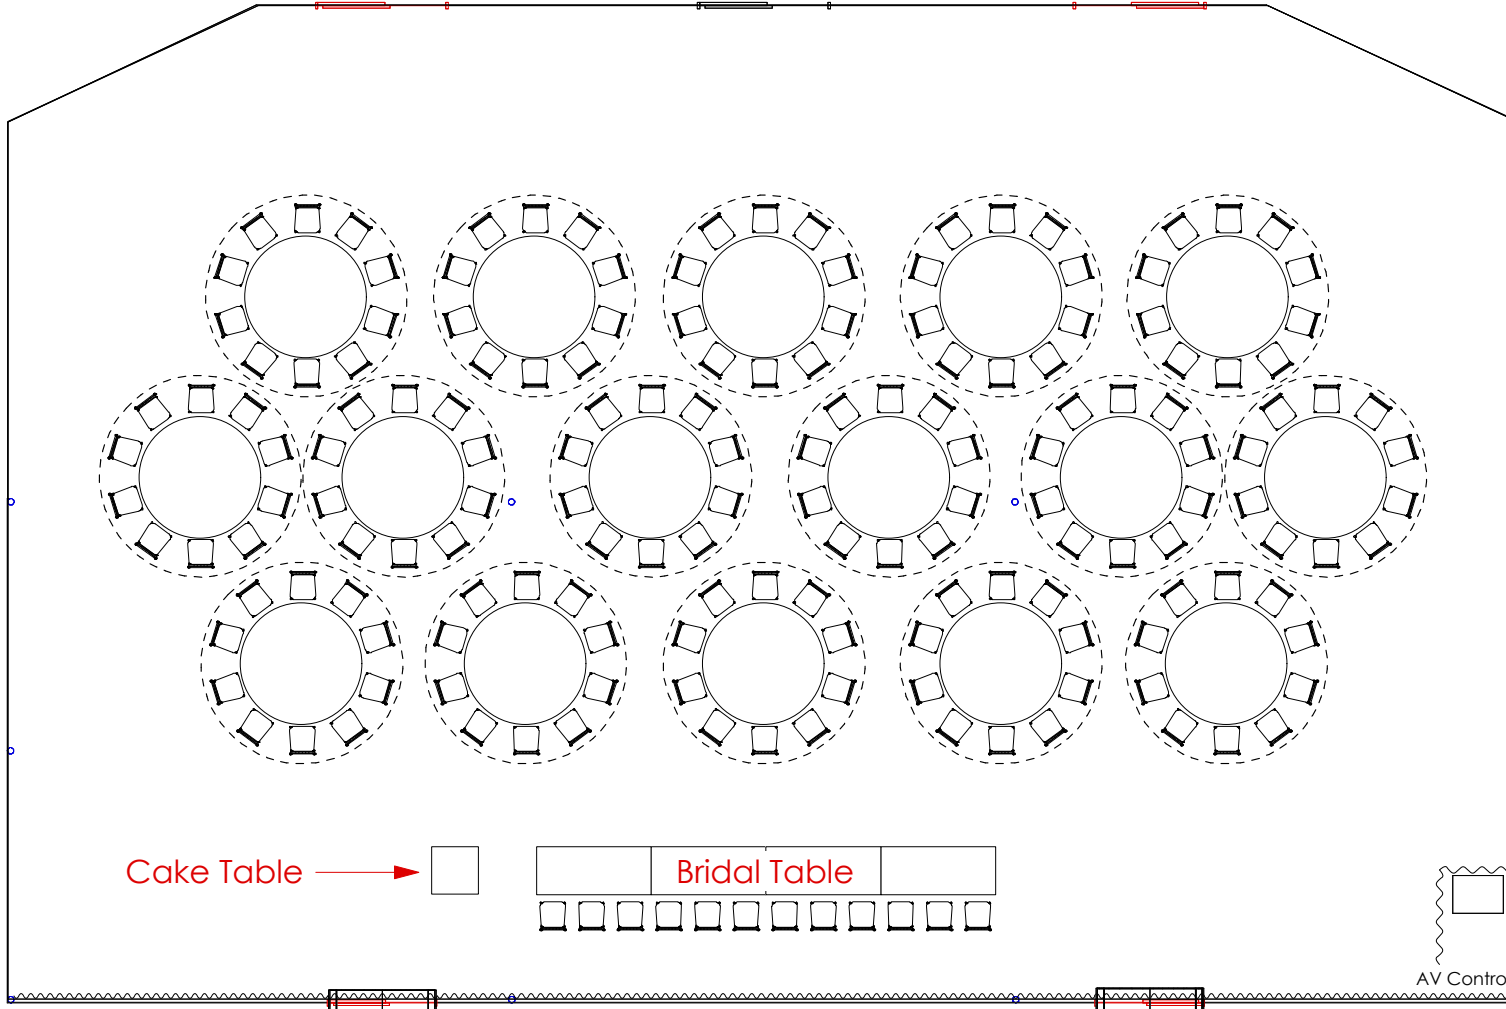

p +61 2 8274 9600

f +61 2 8274 9611

AV Control

Service Entry

Service Entry

PROJECT	16 TABLES OF 10 w BRIDAL TABLE		
VENUE	OPERA POINT MARQUEE		
CLIENT	CLIENT		
DWG	OPERA MARQUEE V4	EVENT DATE	x
		DRAWN BY	HS
		VERSION	1
		SHEET #	1