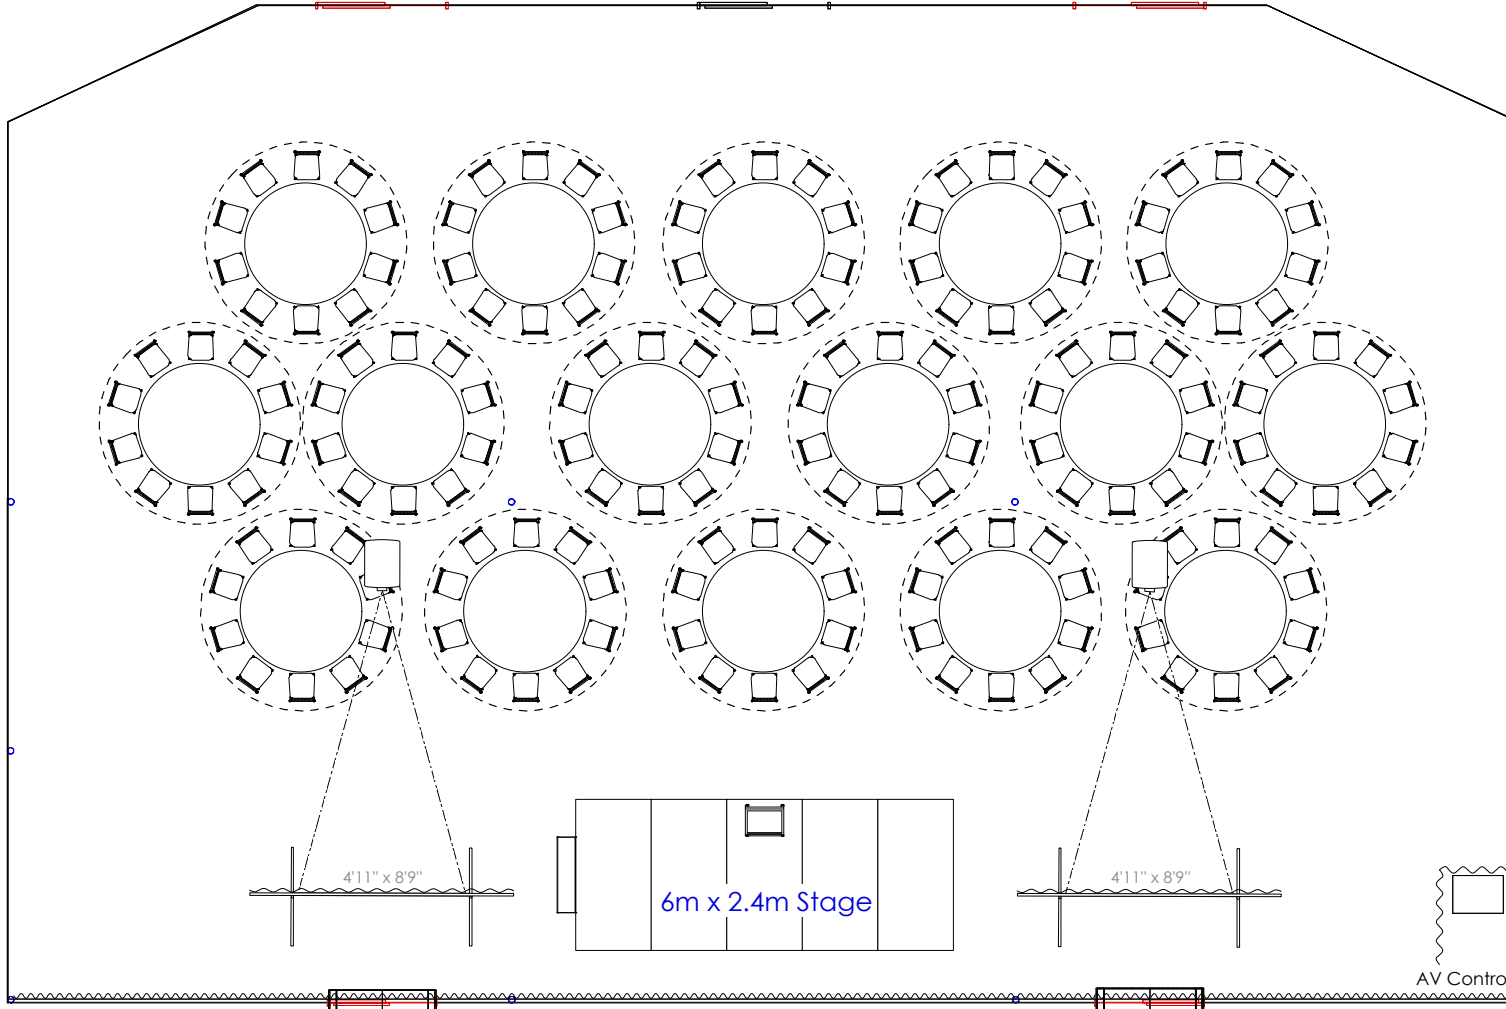

160 PAX

**Opera Point Marquee**

2 Macquarie Street,  
Lower Concourse Level,  
Sydney Opera House  
Sydney 2000

e [events@ariacatering.com.au](mailto:events@ariacatering.com.au)

w [www.ariacatering.com.au](http://www.ariacatering.com.au)

p +61 2 8274 9600

f +61 2 8274 9611

Service Entry

Service Entry

PROJECT	<b>160 PAX CONFERENCE</b>		
VENUE	<b>OPERA POINT MARQUEE</b>		
CLIENT	<b>CLIENT</b>		
DWG	<b>OPERA MARQUEE V4</b>	EVENT DATE	x
		DRAWN BY	HS
		VERSION	1
		SHEET #	1