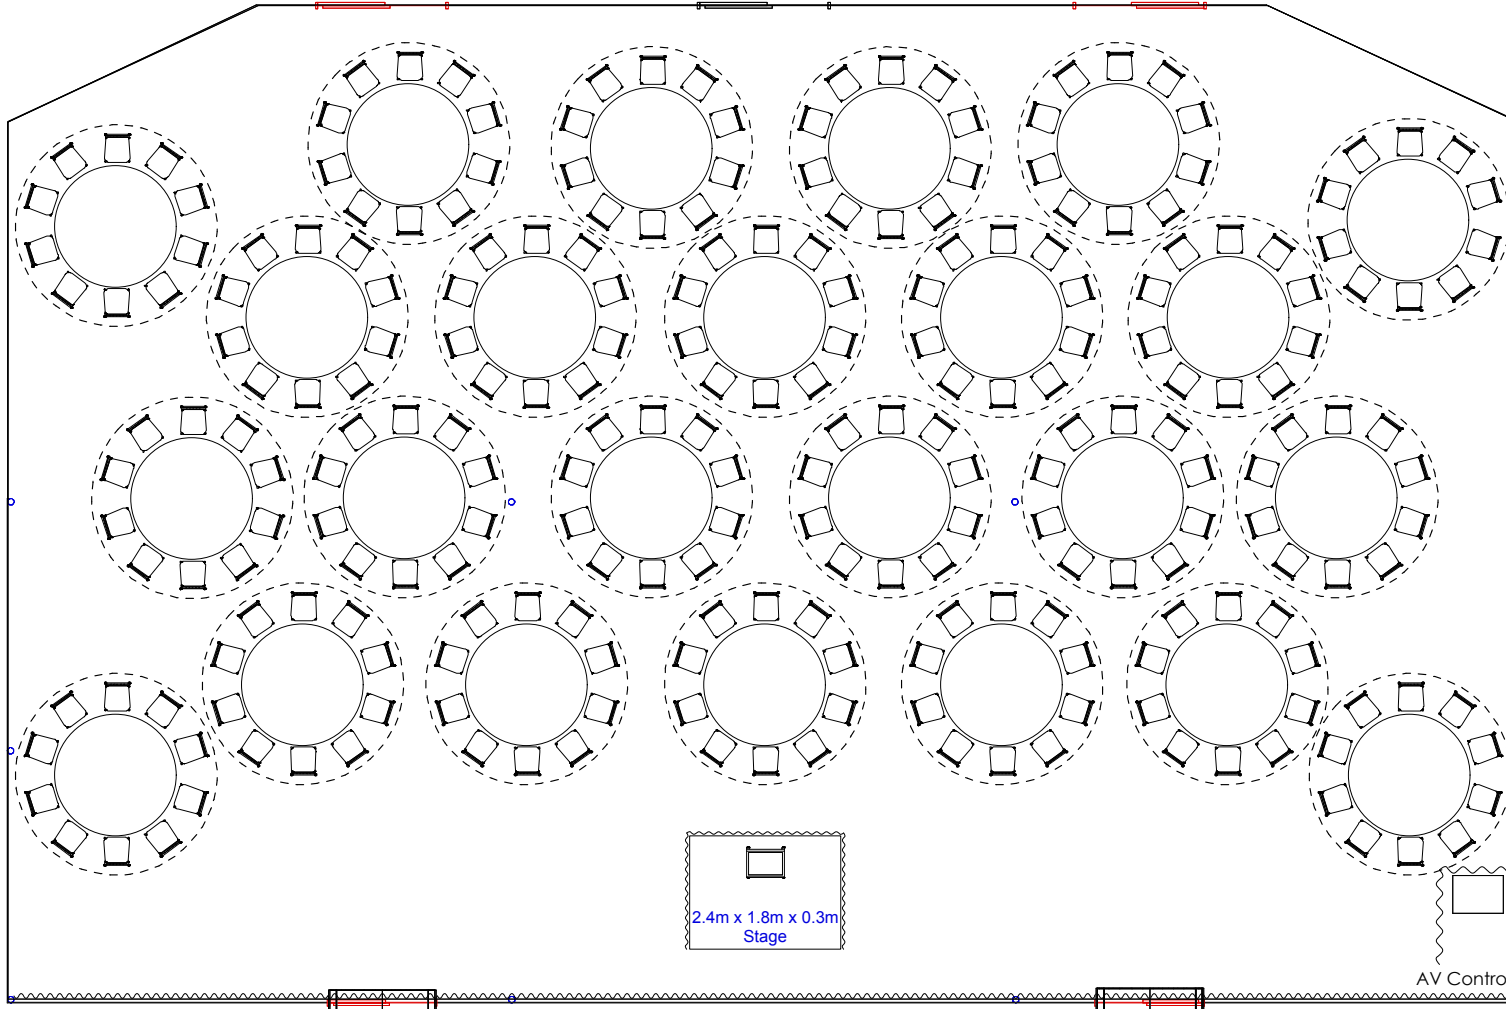

Opera Point Marquee

2 Macquarie Street,
Lower Concourse Level,
Sydney Opera House
Sydney 2000

e events@ariacatering.com.au

w www.ariacatering.com.au

p +61 2 8274 9600

f +61 2 8274 9611

Service
Entry

Service
Entry

AV Control