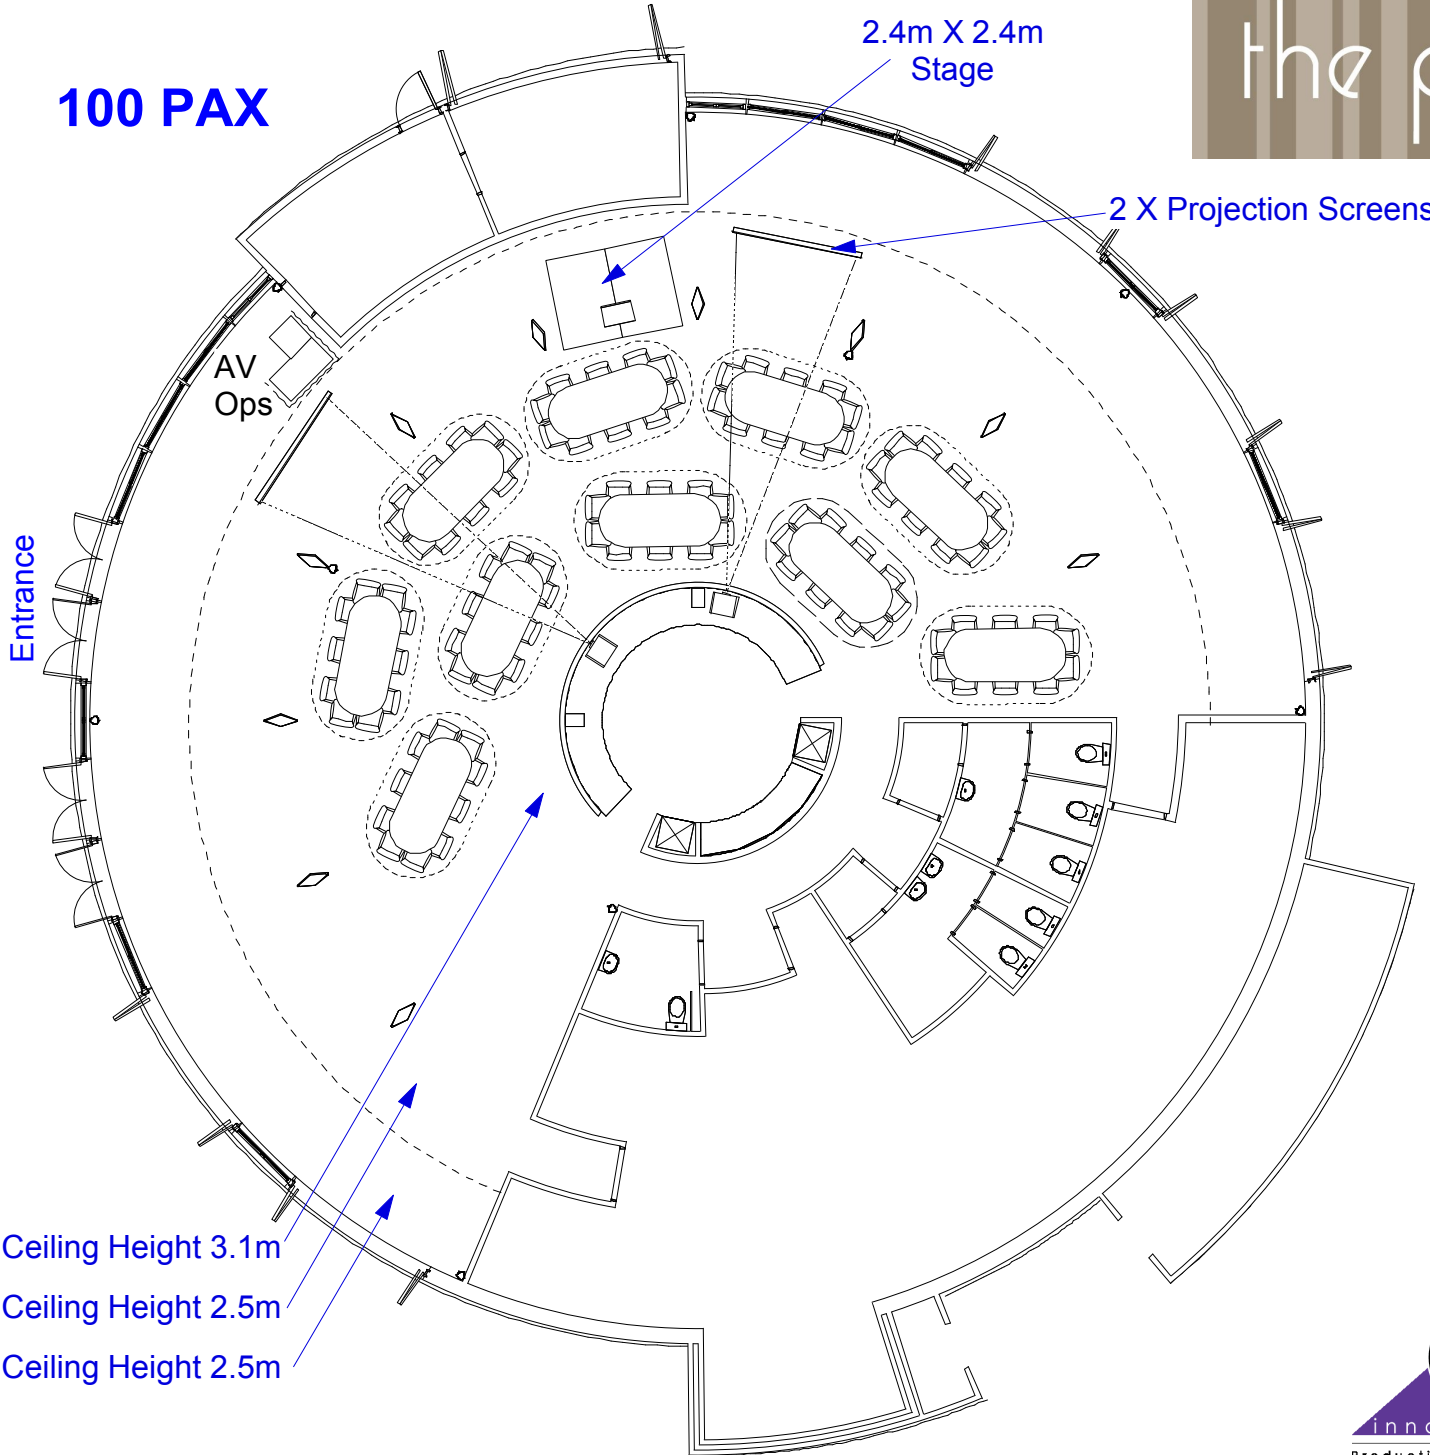

100 PAX

# the pavilion

trippas  
white  
group

### Available Venue Furniture

Oval Dining Table  
2.42m X 1.05m

Square Dining Table  
0.8m X 0.8m X 0.72m High

Round Cocktail Table  
.600m X 0.72m High

Banquet Table  
1.8m X .600m

PROJECT	100 PAX w PROJECTION AND STAGE				
VENUE	PAVILION				
CUSTOMER	CUSTOMER				
SHEET	VENUE 2D	EVENT DATE	00/00/00	SHEET #	Shi-3
		DRAWN BY	HS	VERSION	1