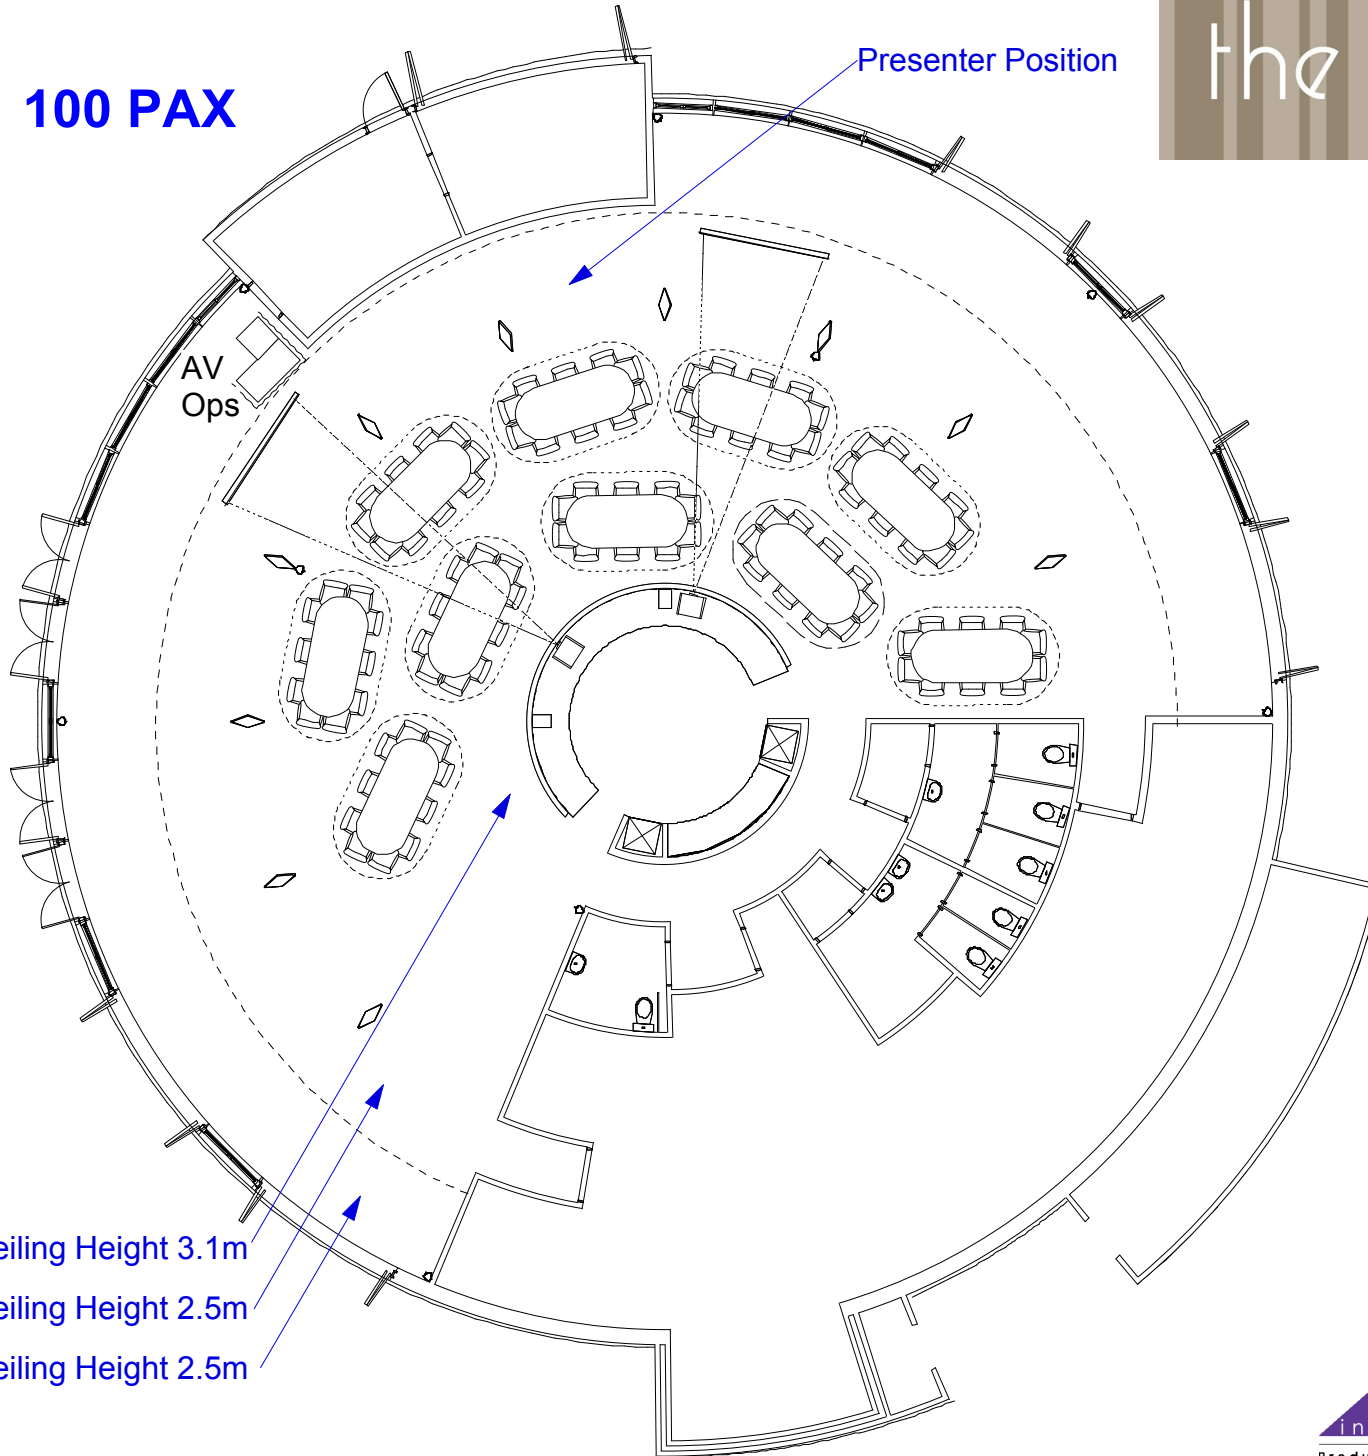

100 PAX

Presenter Position

the pavilion

trippas
white
group

The Pavilion

1 Art Gallery Rd, Sydney NSW 2000
e events@pavilionrestaurant.com.au
p +61 2 9232 1322

Available Venue Furniture

Oval Dining Table
2.42m X 1.05m

Square Dining Table
0.8m X 0.8m X 0.72m High

Round Cocktail Table
.600m X 0.72m High

Banquet Table
1.8m X .600m

PROJECT	10 TABLES OF 10 w PROJECTION		
VENUE	PAVILION		
CUSTOMER	CUSTOMER		
SHEET	VENUE 2D	EVENT DATE	00/00/00
		DRAWN BY	HS
		SHEET #	Shi-3
		VERSION	1