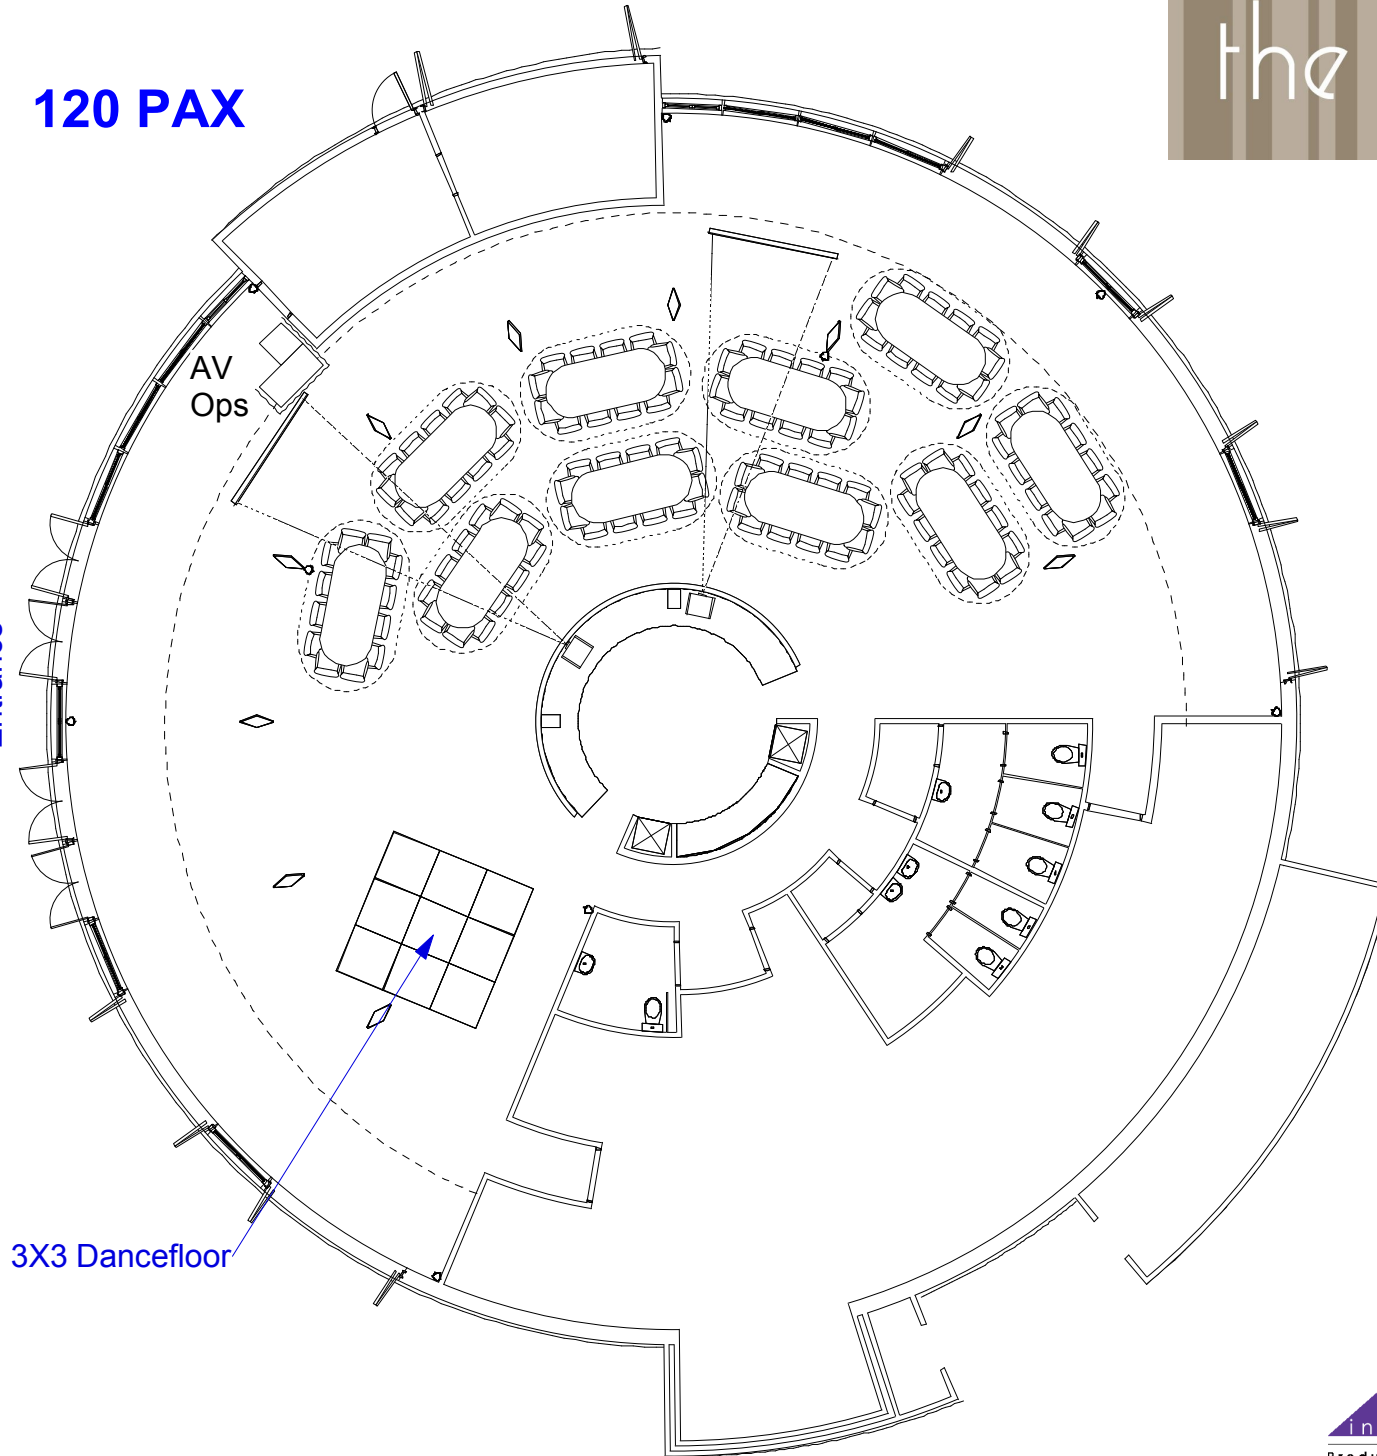

120 PAX

the pavilion

trippas
white
group

The Pavilion

1 Art Gallery Rd, Sydney NSW 2000
e events@pavilionrestaurant.com.au
p +61 2 9232 1322

Entrance

AV
Ops

3X3 Dancefloor

Available Venue Furniture

Oval Dining Table
2.42m X 1.05m

Square Dining Table
0.8m X 0.8m X 0.72m High

Round Cocktail Table
.600m X 0.72m High

Banquet Table
1.8m X .600m

PROJECT	10 TABLES OF 12 w DANCEFLOOR				
VENUE	PAVILION				
CUSTOMER	CUSTOMER				
SHEET	VENUE 2D	EVENT DATE	00/00/00	SHEET #	SHI-4
		DRAWN BY	HS	VERSION	1

Innovative Production Services Unit 6 Military Road, Matraville 2036, Sydney NSW
p 02 9311 9100 f 02 9311 9199 e info@innovative.net.au w www.innovative.net.au