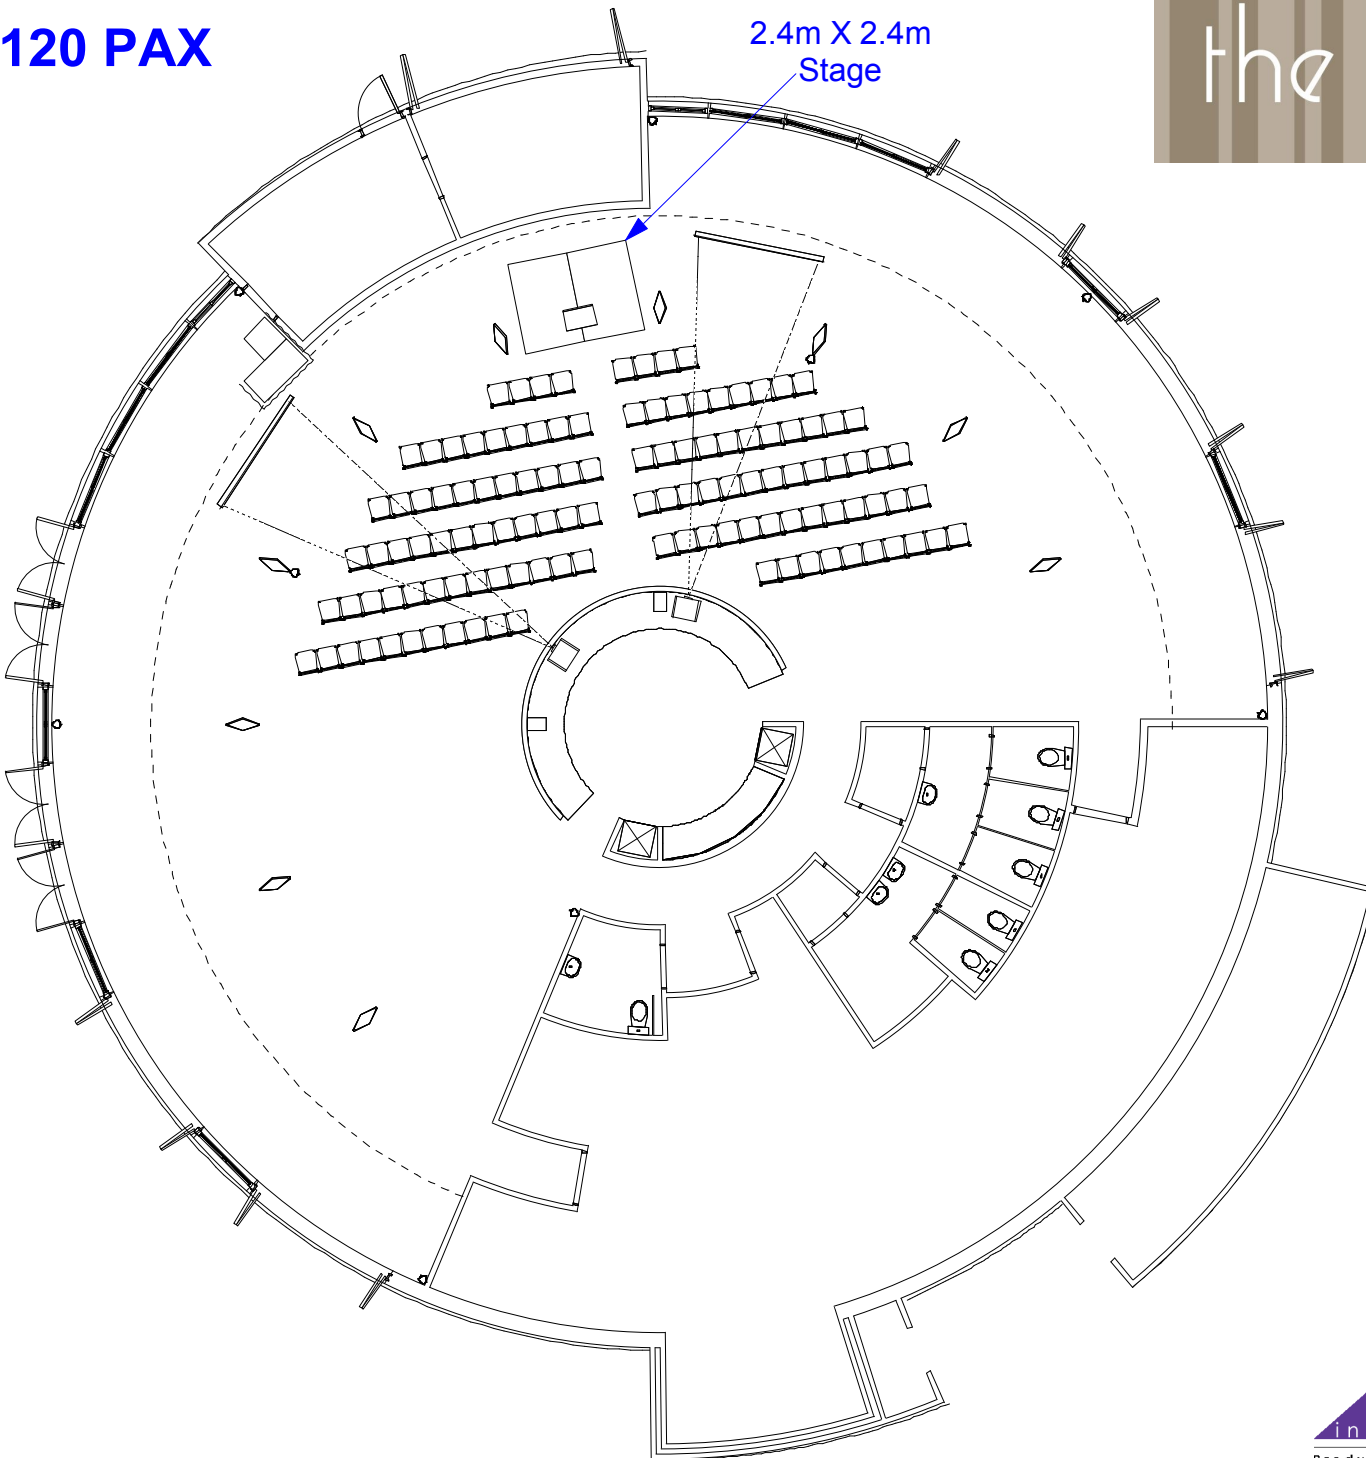

120 PAX

2.4m X 2.4m Stage

the pavilion

trippas  
white  
group

**The Pavilion**

1 Art Gallery Rd, Sydney NSW 2000  
e [events@pavillionrestaurant.com.au](mailto:events@pavillionrestaurant.com.au)  
p +61 2 9232 1322

Entrance

**Available Venue Furniture**

Oval Dining Table  
2.42m X 1.05m

Square Dining Table  
0.8m X 0.8m X 0.72m High

Round Cocktail Table  
.600m X 0.72m High

Banquet Table  
1.8m X .600m

PROJECT	<b>120 PAX w PROJECTION THEATRE STYLE</b>				
VENUE	<b>PAVILION</b>				
CUSTOMER	<b>CUSTOMER</b>				
SHEET	VENUE 2D	EVENT DATE	00/00/00	SHEET #	SH-11
		DRAWN BY	HS	VERSION	1