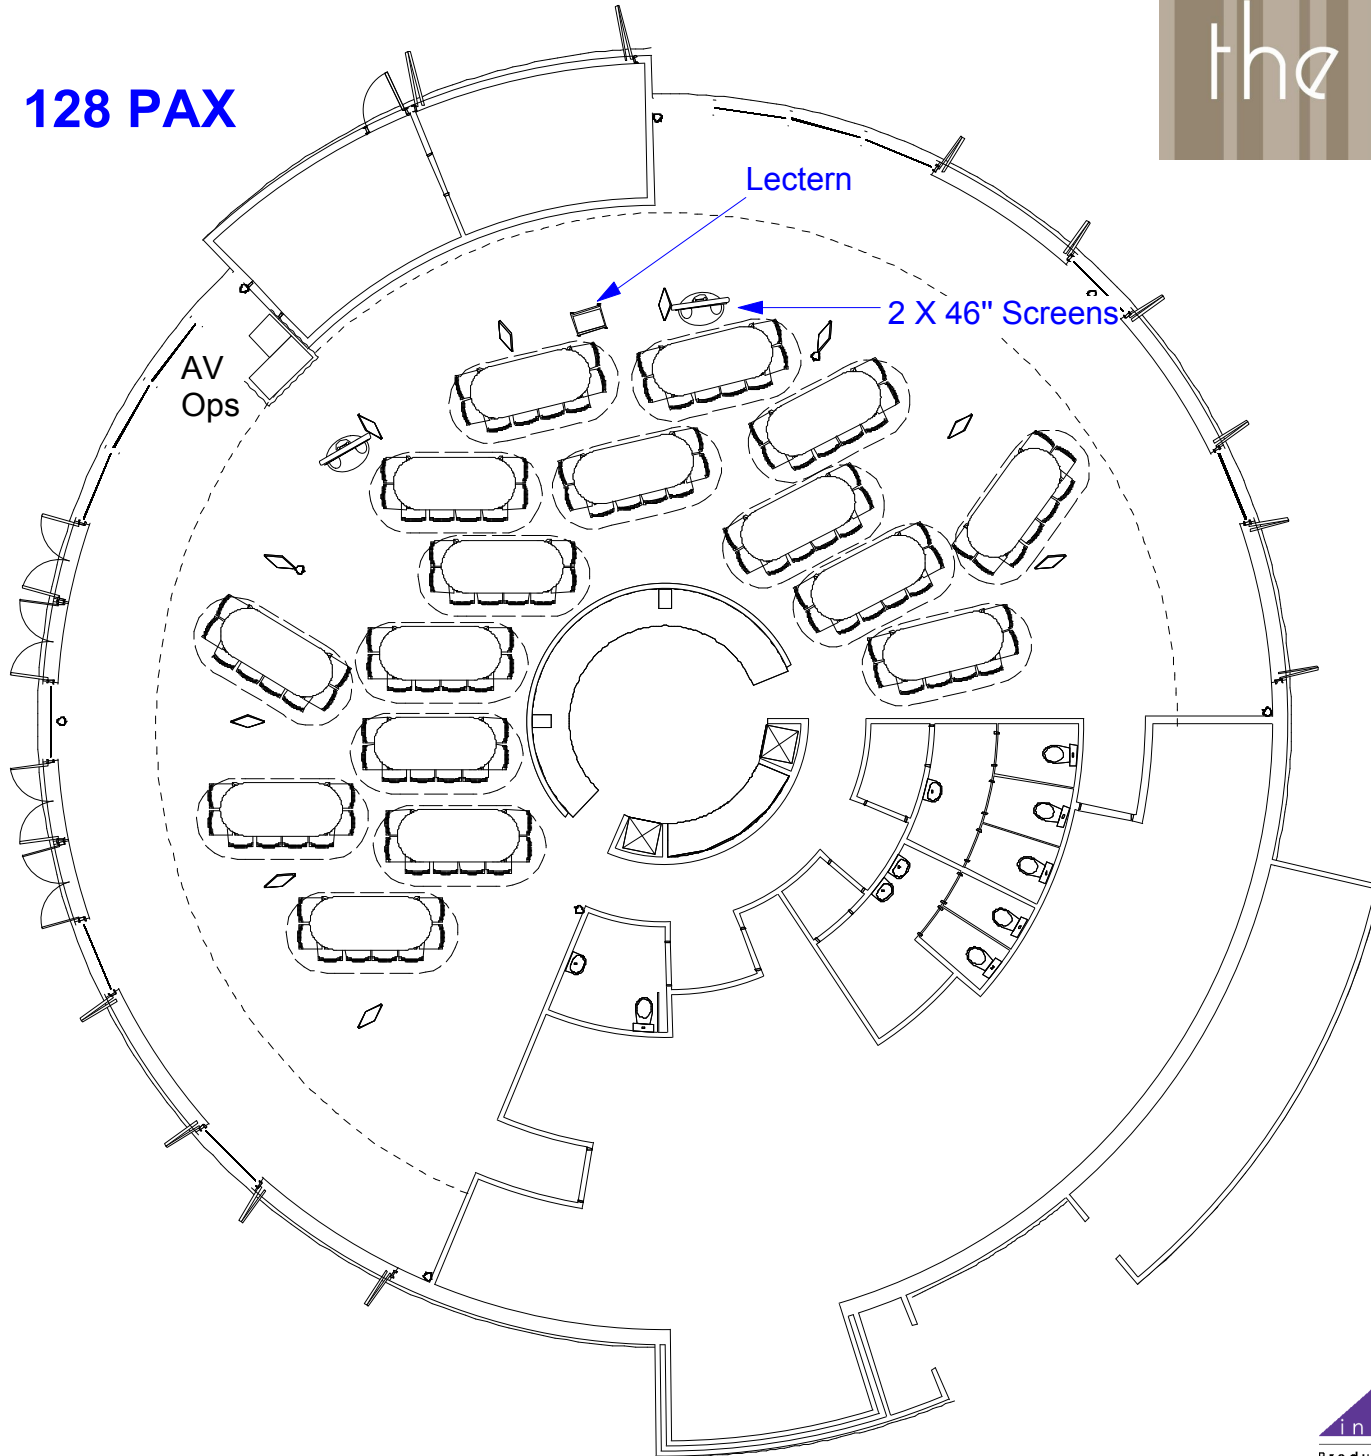

128 PAX

# the pavilion

trippas  
white  
group

### Available Venue Furniture

Oval Dining Table  
2.42m X 1.05m

Square Dining Table  
0.8m X 0.8m X 0.72m High

Round Cocktail Table  
.600m X 0.72m High

Banquet Table  
1.8m X .600m

PROJECT	16 TABLES OF 8 CABARET		
VENUE	PAVILION		
CUSTOMER	CUSTOMER		
SHEET	VENUE 2D	EVENT DATE	00/00/00
		DRAWN BY	HS
		SHEET #	SH-8
		VERSION	1