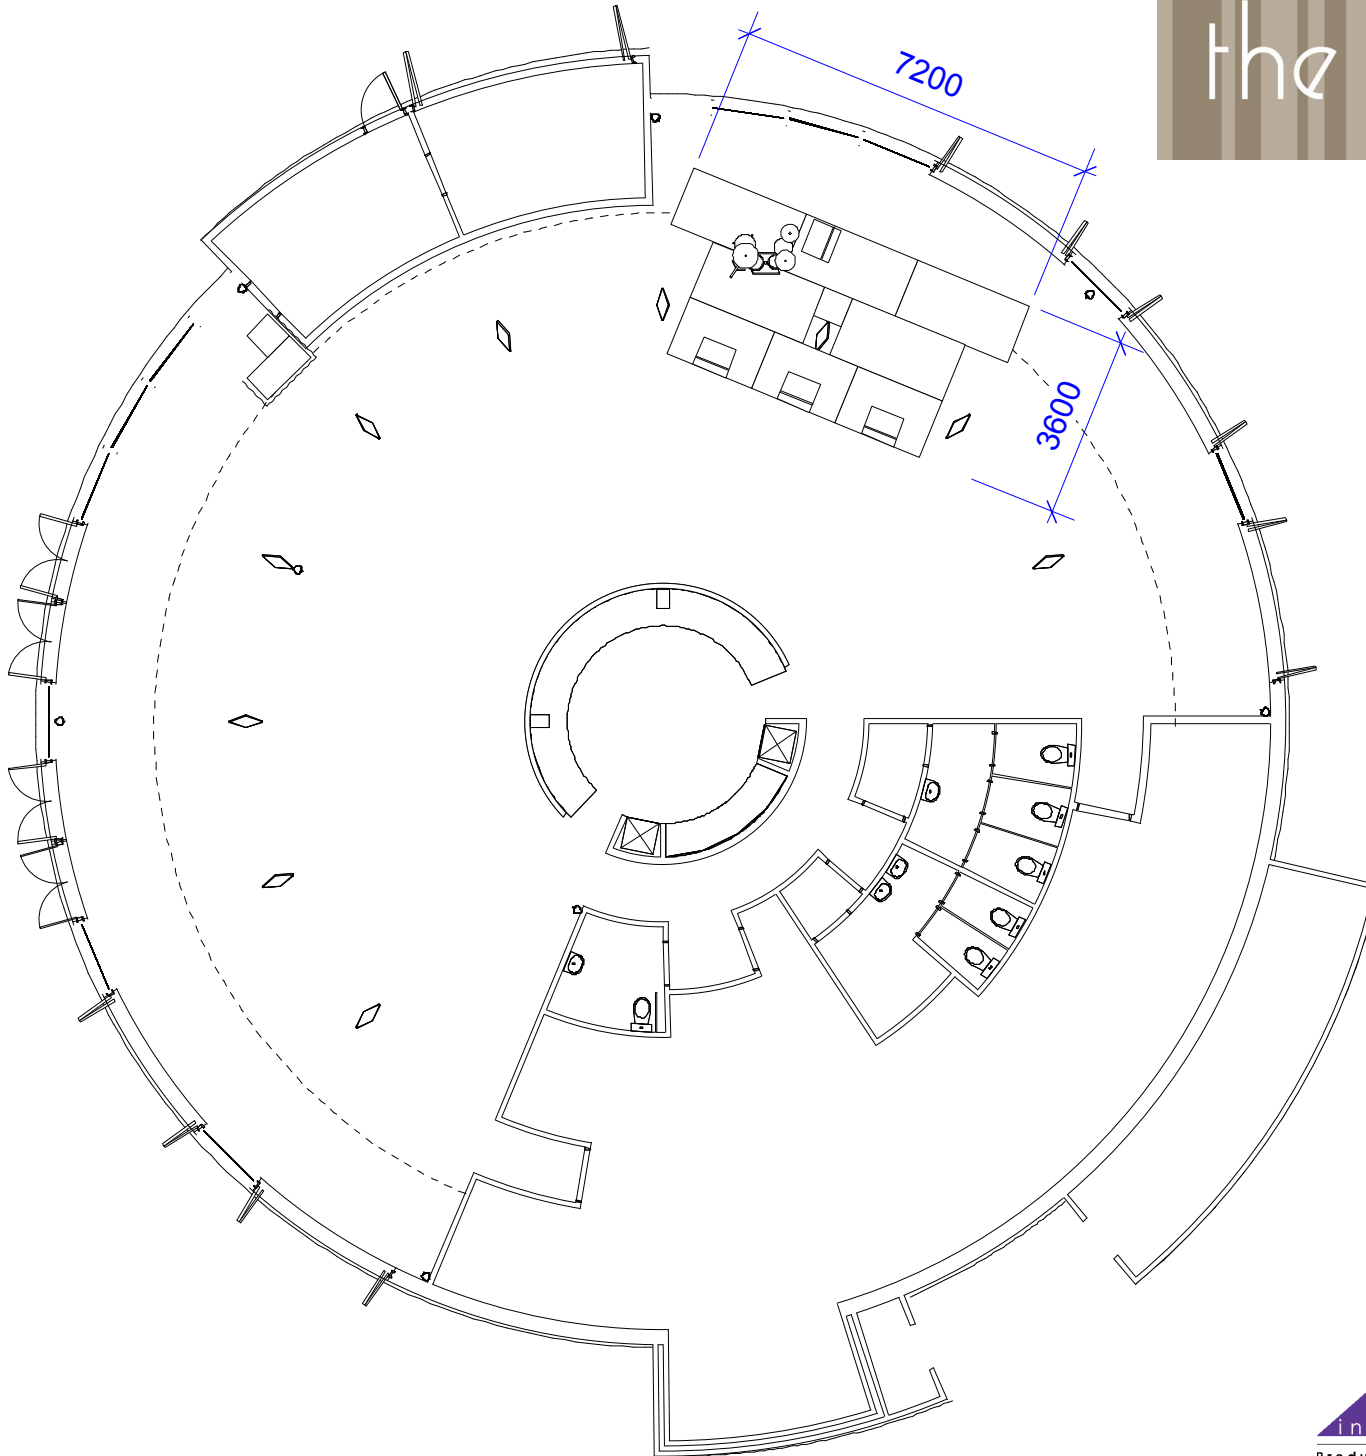

the pavilion

trippas
white
group

The Pavilion

1 Art Gallery Rd, Sydney NSW 2000
e events@pavilionrestaurant.com.au
p +61 2 9232 1322

Available Venue Furniture

Oval Dining Table
2.42m X 1.05m

Square Dining Table
0.8m X 0.8m X 0.72m High

Round Cocktail Table
.600m X 0.72m High

Banquet Table
1.8m X .600m

PROJECT **LARGE STAGE BUILT AROUND PILLAR**

VENUE **PAVILION**

CUSTOMER **CUSTOMER**

SHEET **VENUE 2D**

EVENT DATE 00/00/00 SHEET # SH-12
DRAWN BY HS VERSION 1