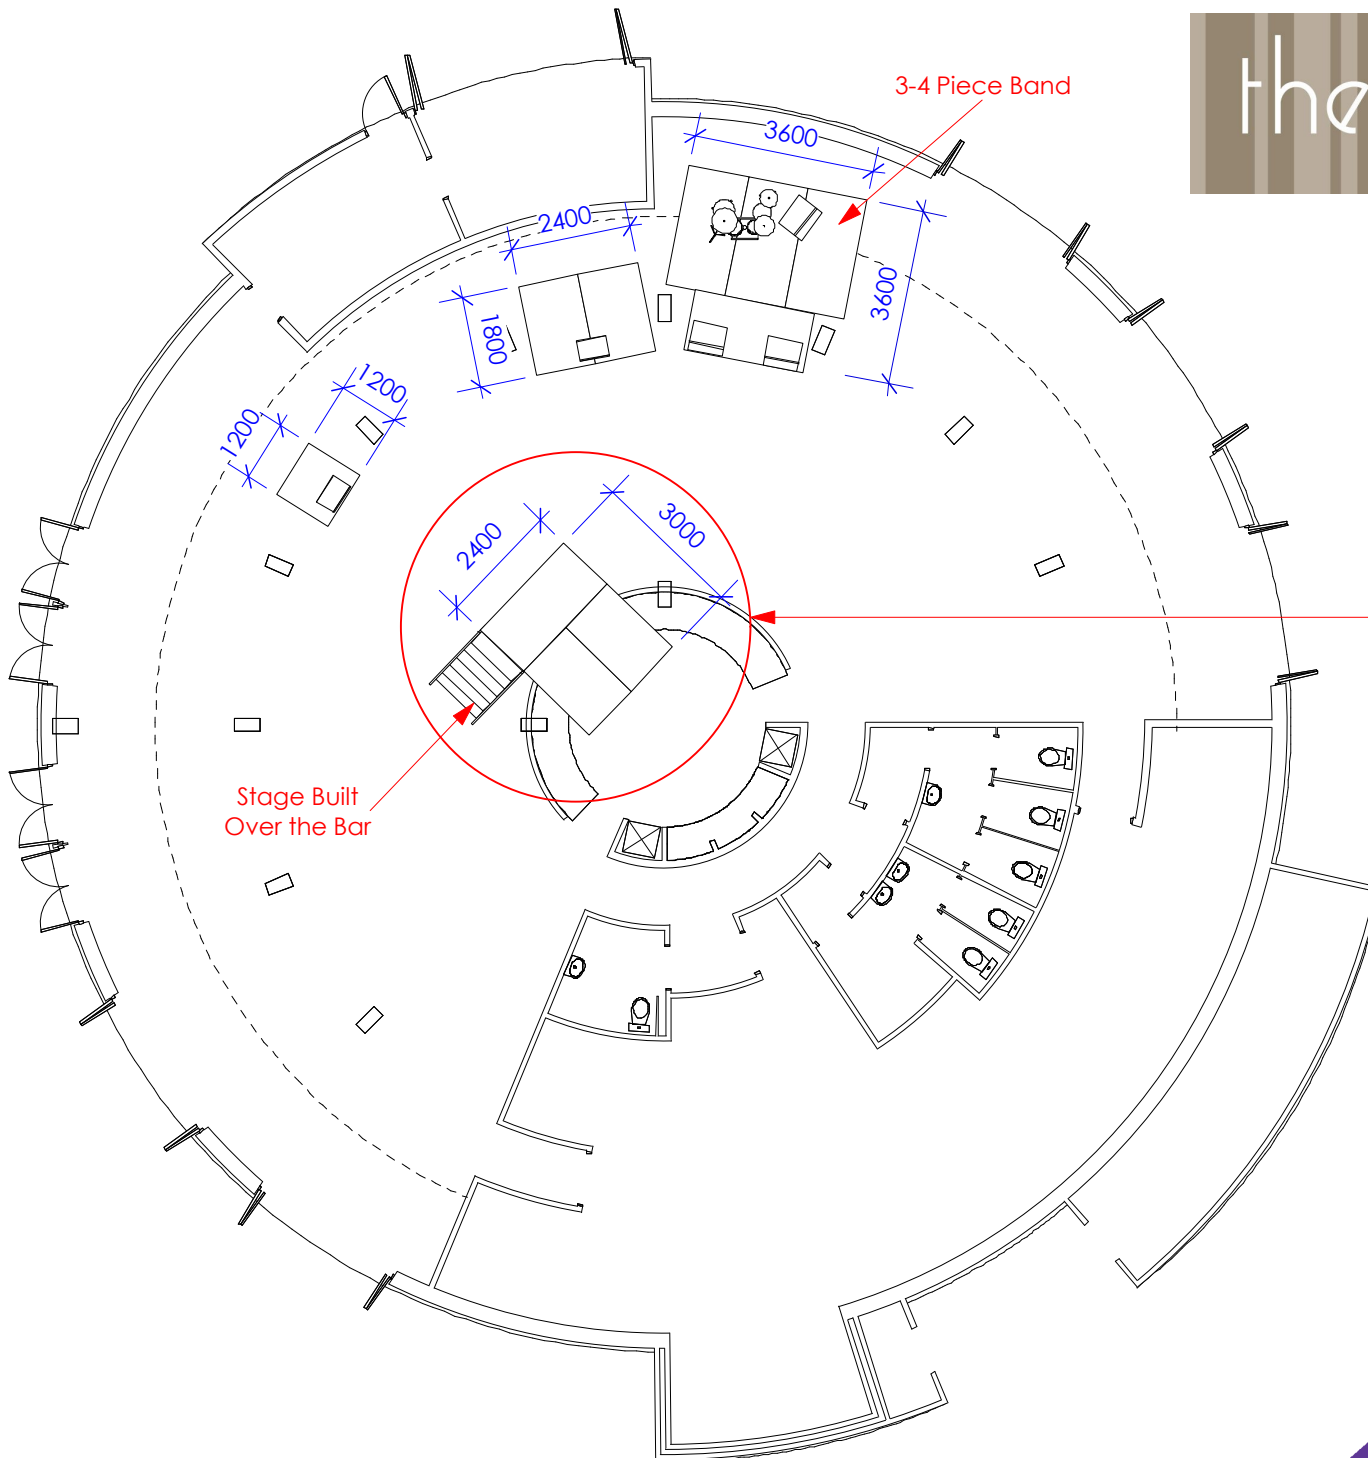

the pavilion

trippas
white
group

The Pavilion

1 Art Gallery Rd, Sydney NSW 2000
 e events@pavillionrestaurant.com.au
 p +61 2 9232 1322

PROJECT	VARIOUS STAGE POSITIONS		
VENUE	THE PAVILLION		
CLIENT	CLIENT		
DWG	EVENT DATE	00/00/00	SHEET # 1
	DRAWN BY	HS	VERSION 1