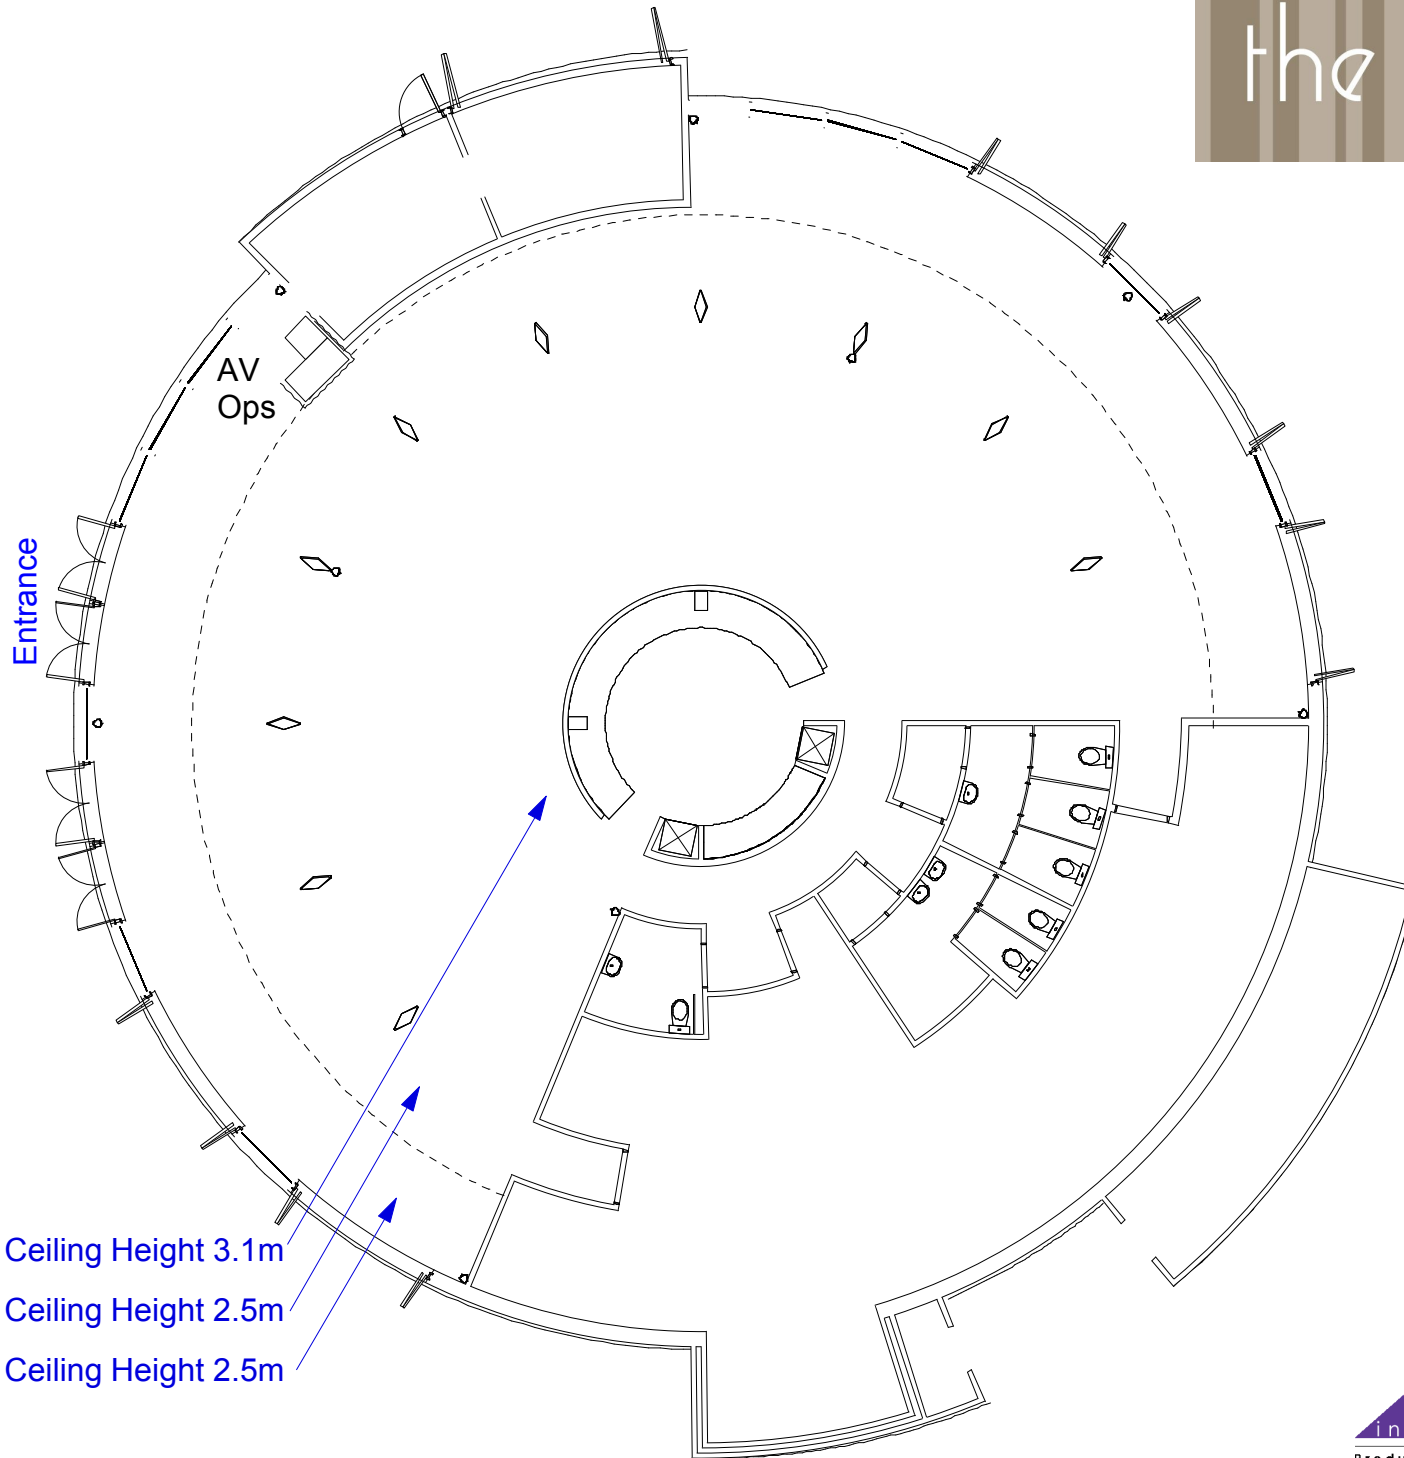

the pavilion

trippas
white
group

The Pavilion

1 Art Gallery Rd, Sydney NSW 2000
e events@pavillionrestaurant.com.au
p +61 2 9232 1322

Entrance

AV
Ops

Ceiling Height 3.1m
Ceiling Height 2.5m
Ceiling Height 2.5m

Available Venue Furniture

Oval Dining Table
2.42m X 1.05m

Square Dining Table
0.8m X 0.8m X 0.72m High

Round Cocktail Table
.600m X 0.72m High

Banquet Table
1.8m X .600m

PROJECT	VENUE (BLANK)	JOB	
VENUE	PAVILION		
CUSTOMER	CUSTOMER		
SHEET	VENUE 2D	EVENT DATE	00/00/00
		DRAWN BY	HS
		SHEET #	Shi-3
		VERSION	1