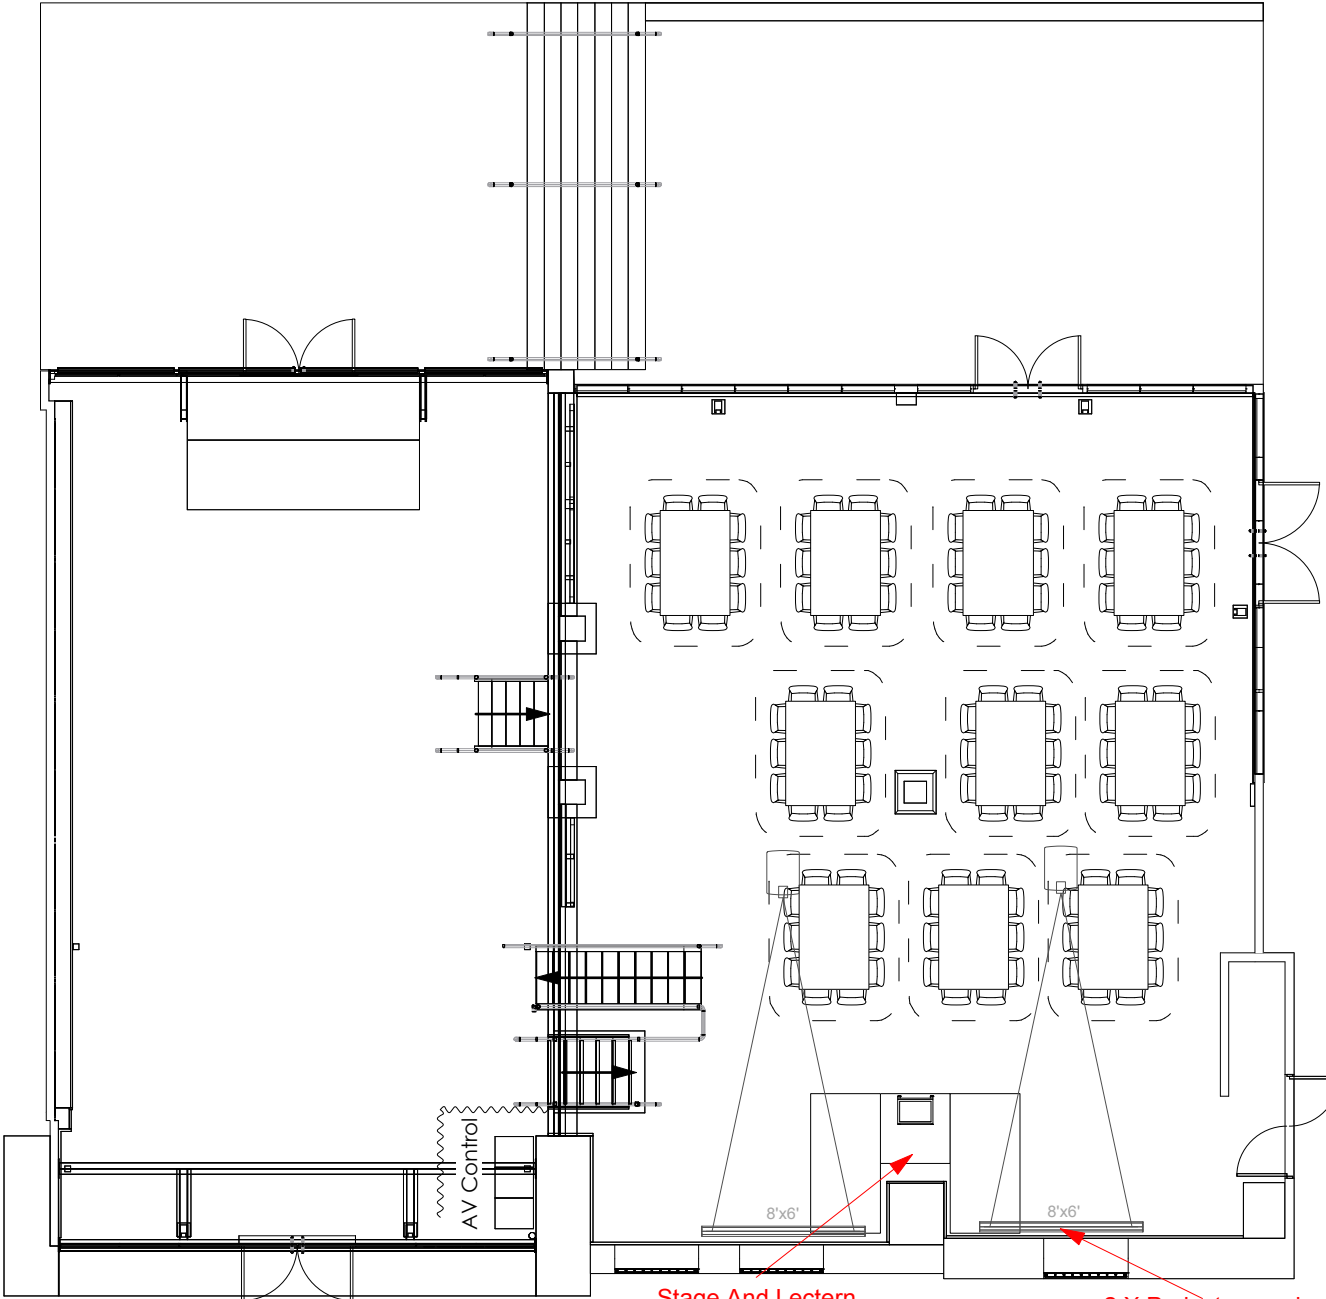

100 PAX

Simmer On The Bay
 13 Hickson Road, Walsh Bay
 Sydney 2000
 e events@simmeronthebay.com.au
 w www.simmeronthebay.com.au
 p 02 9247 2457

Available Venue Furniture

Dining Table 1.8m X 1.2m

145 X White Chairs 0.6m Wide X 0.5m Deep

Plastic Trestle Table 1.82m X 0.75m X 0.75m

12 X Daybeds 1.68m X 0.78m X 0.43m

1 X Green Table 2.35m X 0.55m

9 X Adjustable Round Cocktail Tables
 0.6m Dia X 0.6-0.9m High

Stage And Lectern

2 X Projectors and
 Screens