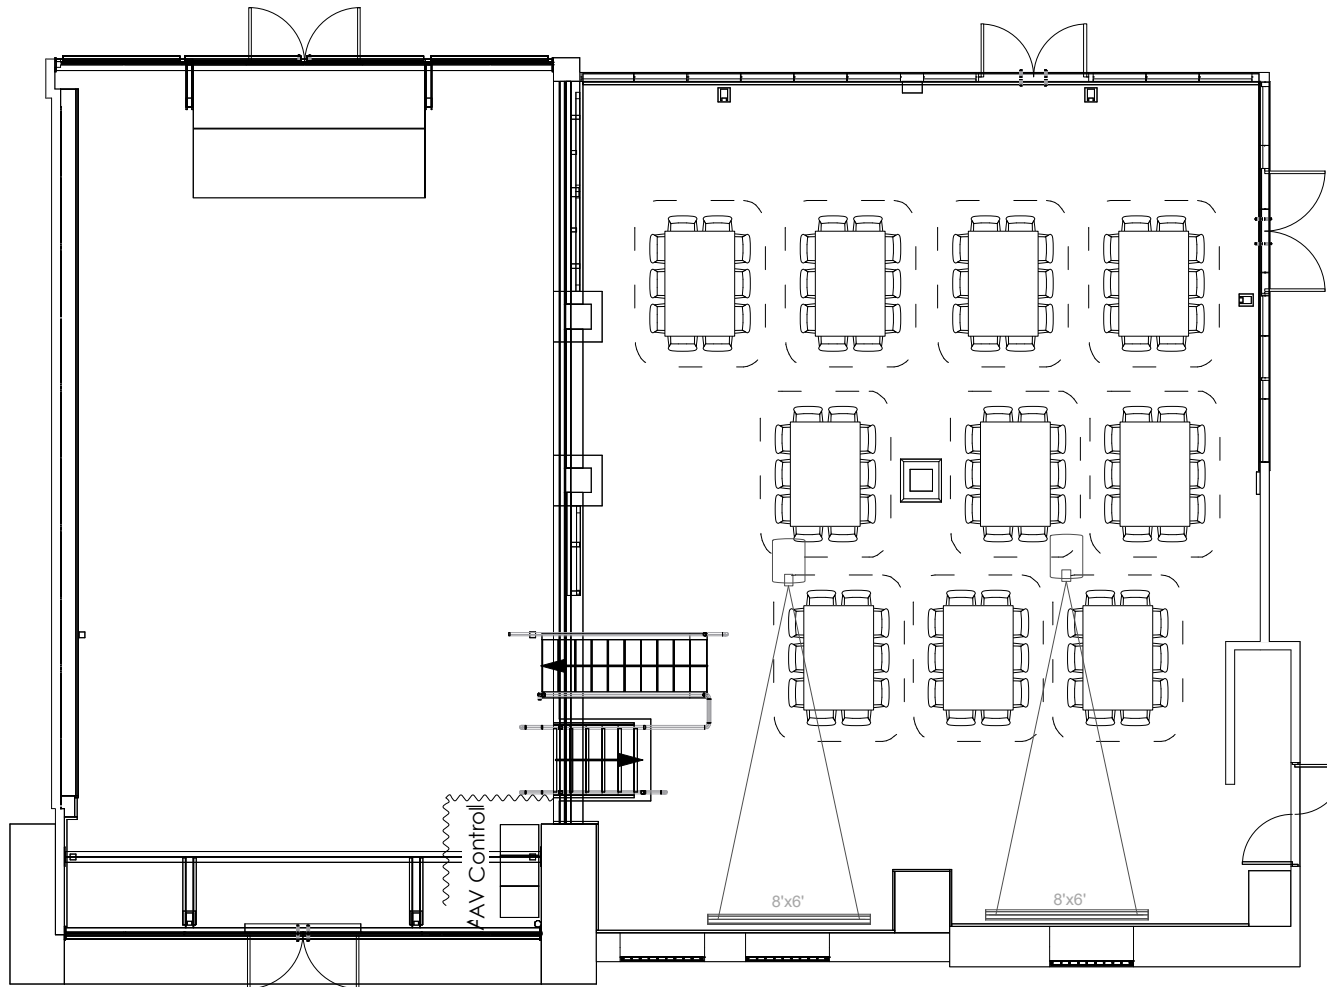

100 PAX

Simmer On The Bay

13 Hickson Road, Walsh Bay
 Sydney 2000
 e events@simmeronthebay.com.au
 w www.simmeronthebay.com.au
 p 02 9247 2457

Available Venue Furniture

Dining Table 1.8m X 1.2m

145 X White Chairs 0.6m Wide X 0.5m Deep

Plastic Trestle Table 1.82m X 0.75m X 0.75m

12 X Daybeds 1.68m X 0.78m X 0.43m

1 X Green Table 2.35m X 0.55m

9 X Adjustable Round Cocktail Tables
 0.6m Dia X 0.6-0.9m High

PROJECT	10 TABLES OF 10		
VENUE	SIMMER ON THE BAY		
CLIENT	CLIENT		
DWG	SIMMER ON THE BAY V3	EVENT DATE	00/00/00
		DRAWN BY	HS
		SHEET #	1
		VERSION	1