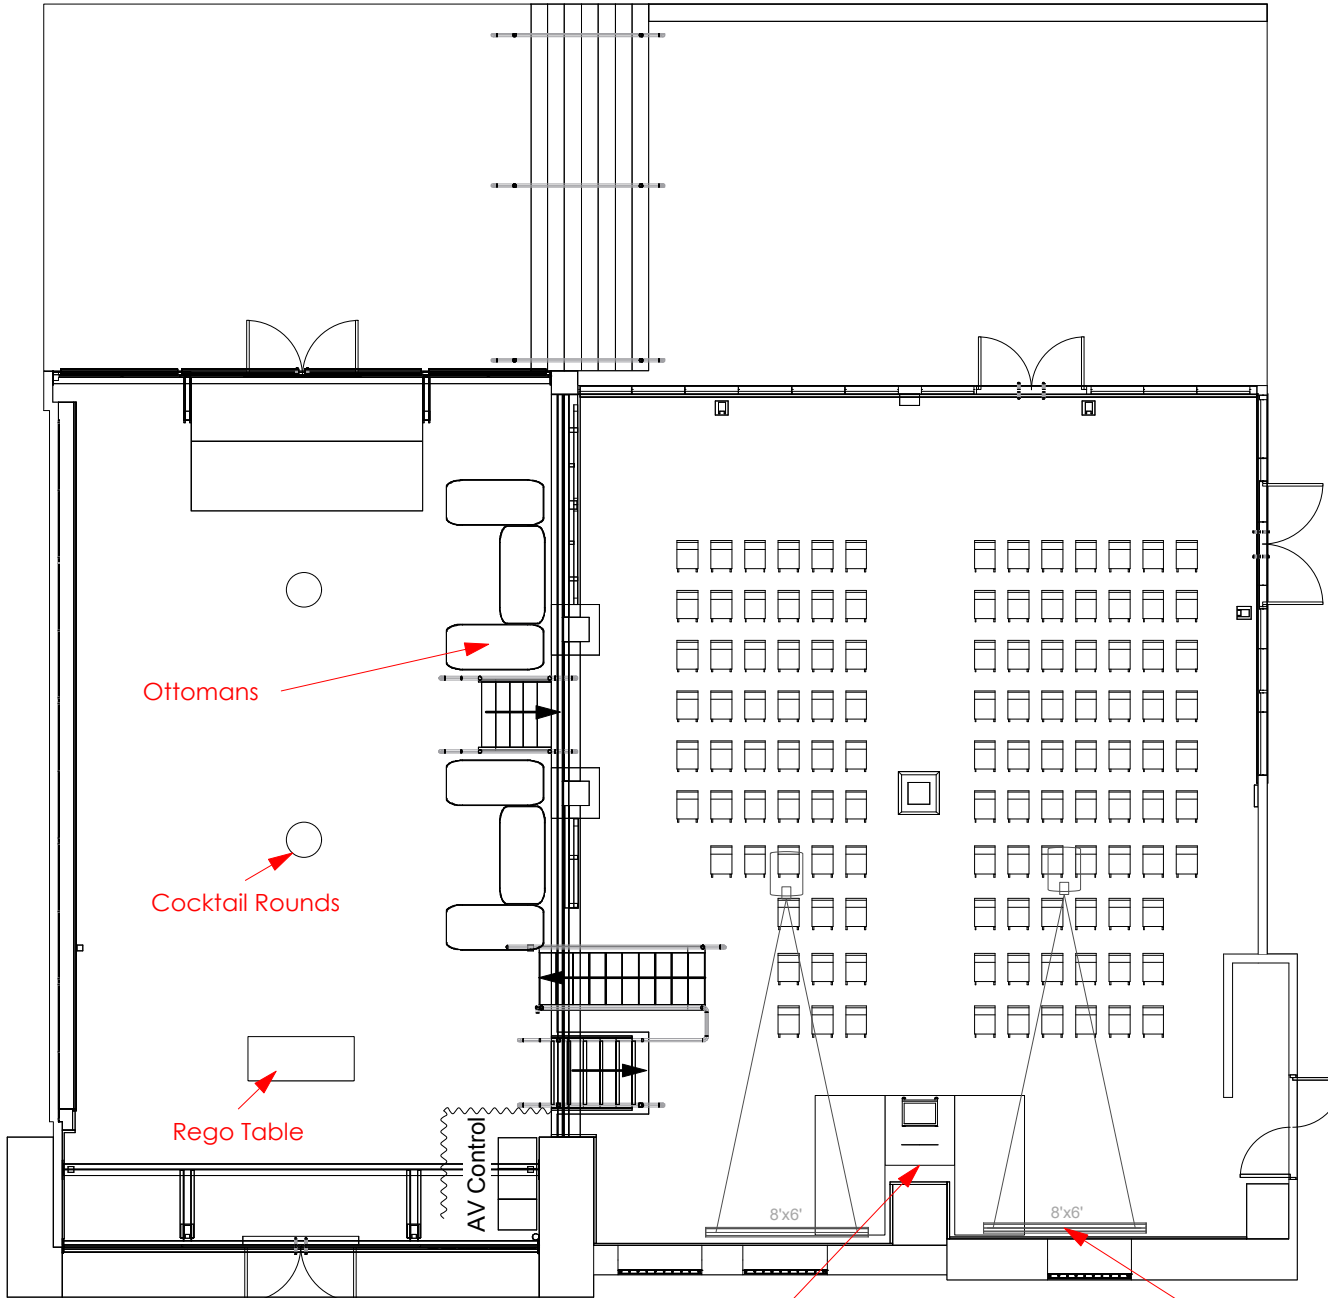

Ottomans

Cocktail Rounds

Rego Table

AV Control

Stage And Lectern

2 X Screen And Projectors

**Available Venue Furniture**

Dining Table 1.8m X 1.2m

145 X White Chairs 0.6m Wide X 0.5m Deep

Plastic Trestle Table 1.82m X 0.75m X 0.75m

12 X Daybeds 1.68m X 0.78m X 0.43m

1 X Green Table 2.35m X 0.55m

9 X Adjustable Round Cocktail Tables  
 0.6m Dia X 0.6-0.9m High