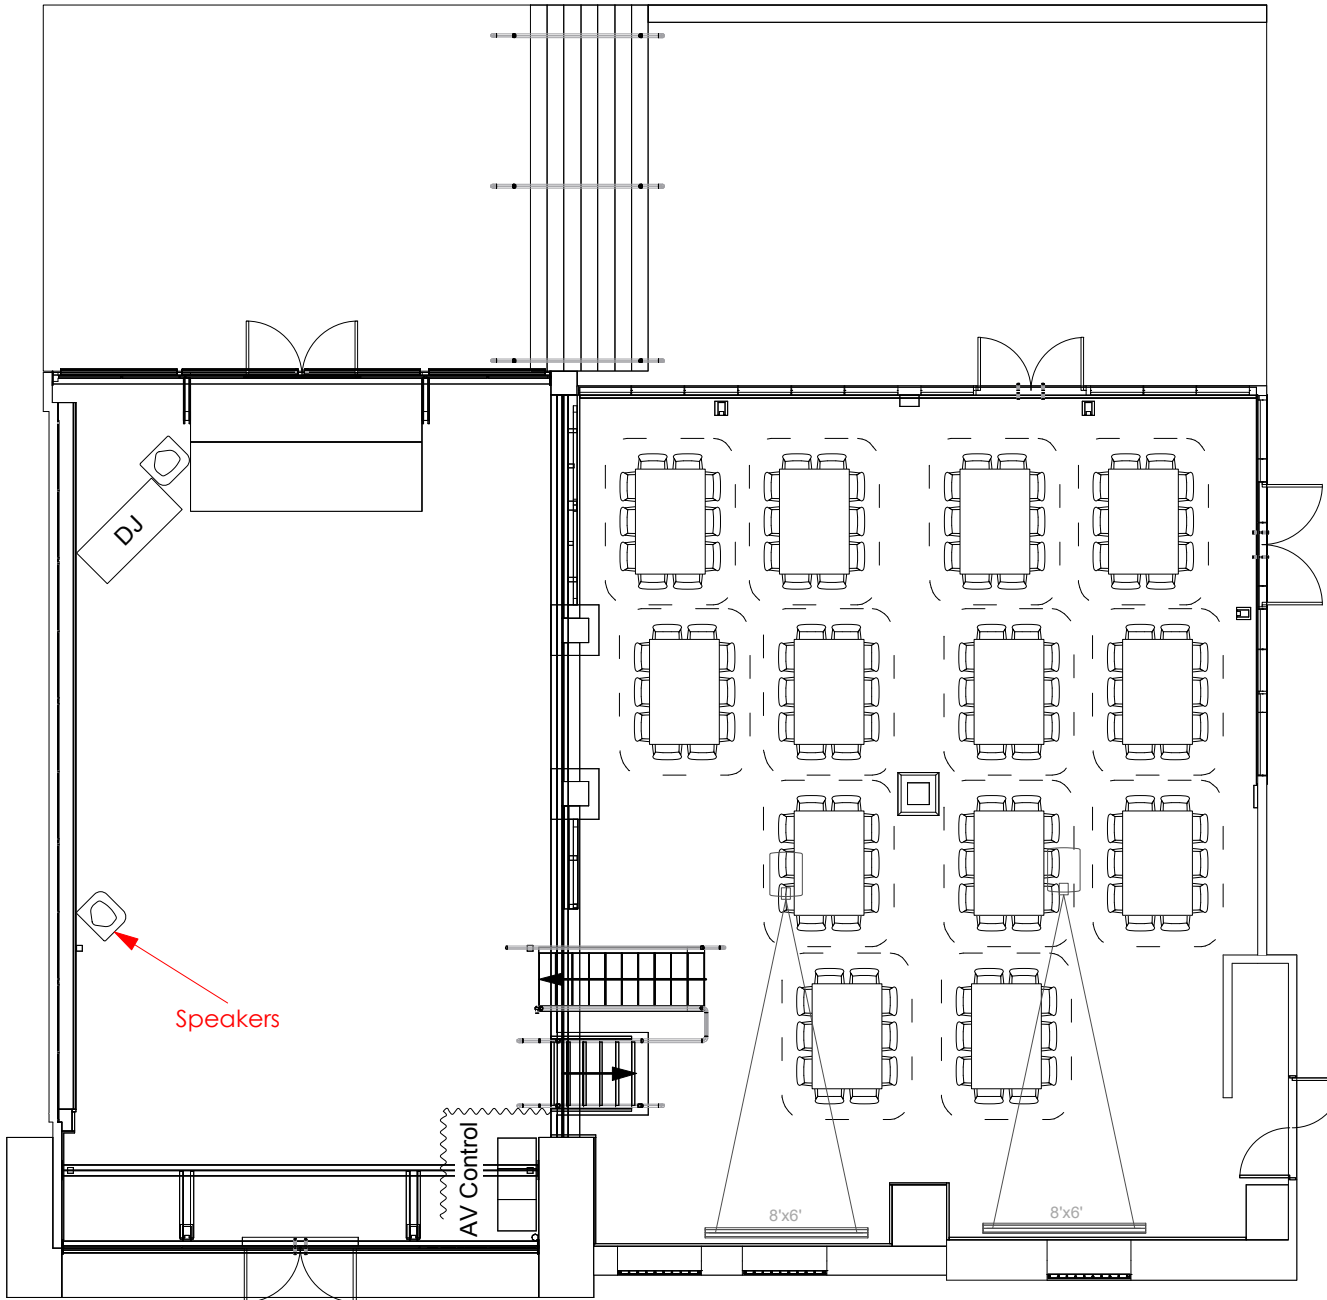

130 PAX

Simmer On The Bay
 13 Hickson Road, Walsh Bay
 Sydney 2000
 e events@simmeronthebay.com.au
 w www.simmeronthebay.com.au
 p 02 9247 2457

Available Venue Furniture

Dining Table 1.8m X 1.2m

145 X White Chairs 0.6m Wide X 0.5m Deep

Plastic Trestle Table 1.82m X 0.75m X 0.75m

12 X Daybeds 1.68m X 0.78m X 0.43m

1 X Green Table 2.35m X 0.55m

9 X Adjustable Round Cocktail Tables
 0.6m Dia X 0.6-0.9m High

PROJECT	13 TABLES OF 10		
VENUE	SIMMER ON THE BAY		
CLIENT	CLIENT		
DWG	SIMMER ON THE BAY V3	EVENT DATE	00/00/00
		DRAWN BY	HS
		SHEET #	1
		VERSION	1