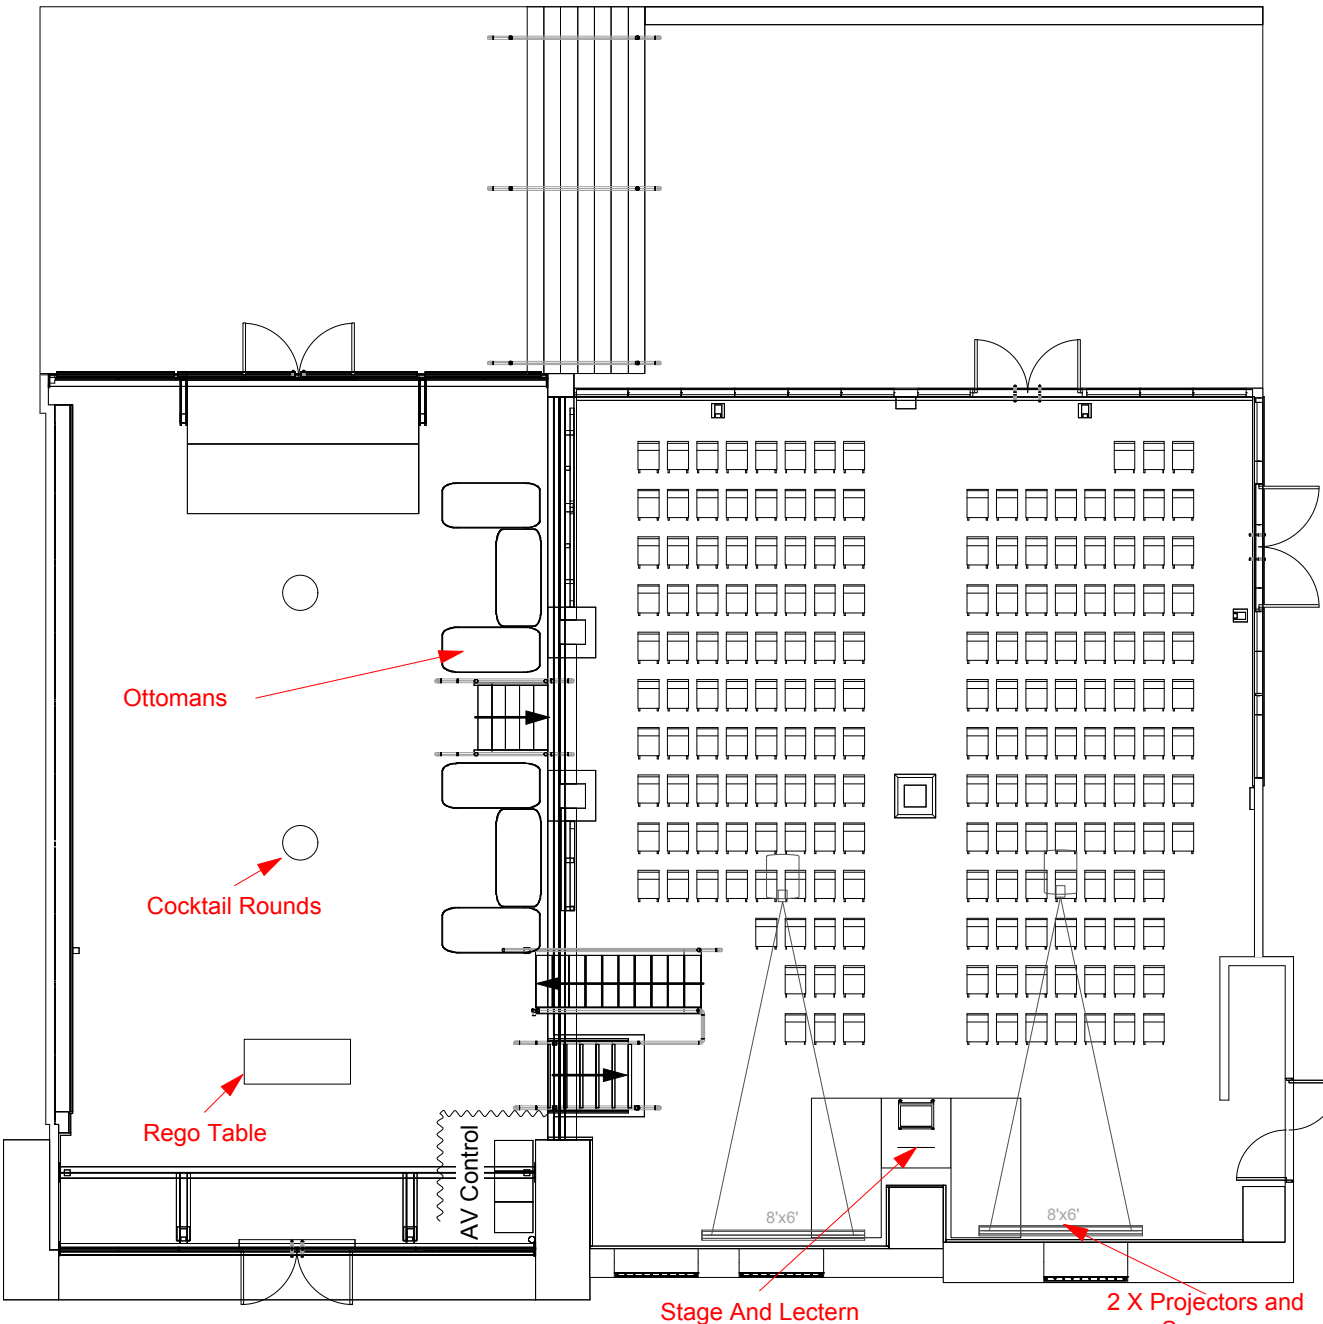

185 PAX

Simmer On The Bay
 13 Hickson Road, Walsh Bay
 Sydney 2000
 e events@simmeronthebay.com.au
 w www.simmeronthebay.com.au
 p 02 9247 2457

Available Venue Furniture

Dining Table 1.8m X 1.2m

145 X White Chairs 0.6m Wide X 0.5m Deep

Plastic Trestle Table 1.82m X 0.75m X 0.75m

12 X Daybeds 1.68m X 0.78m X 0.43m

1 X Green Table 2.35m X 0.55m

9 X Adjustable Round Cocktail Tables
 0.6m Dia X 0.6-0.9m High

PROJECT	185 PAX THEATRE STYLE		
VENUE	SIMMER ON THE BAY		
CLIENT	CLIENT		
DWG	SIMMER ON THE BAY V3	EVENT DATE	00/00/00
		DRAWN BY	HS
		SHEET #	1
		VERSION	1
Innovative Production Services Unit 6 Military Road, Matraville 2036, Sydney NSW p 02 9311 9100 f 02 9311 9199 e info@innovative.net.au w www.innovative.net.au			