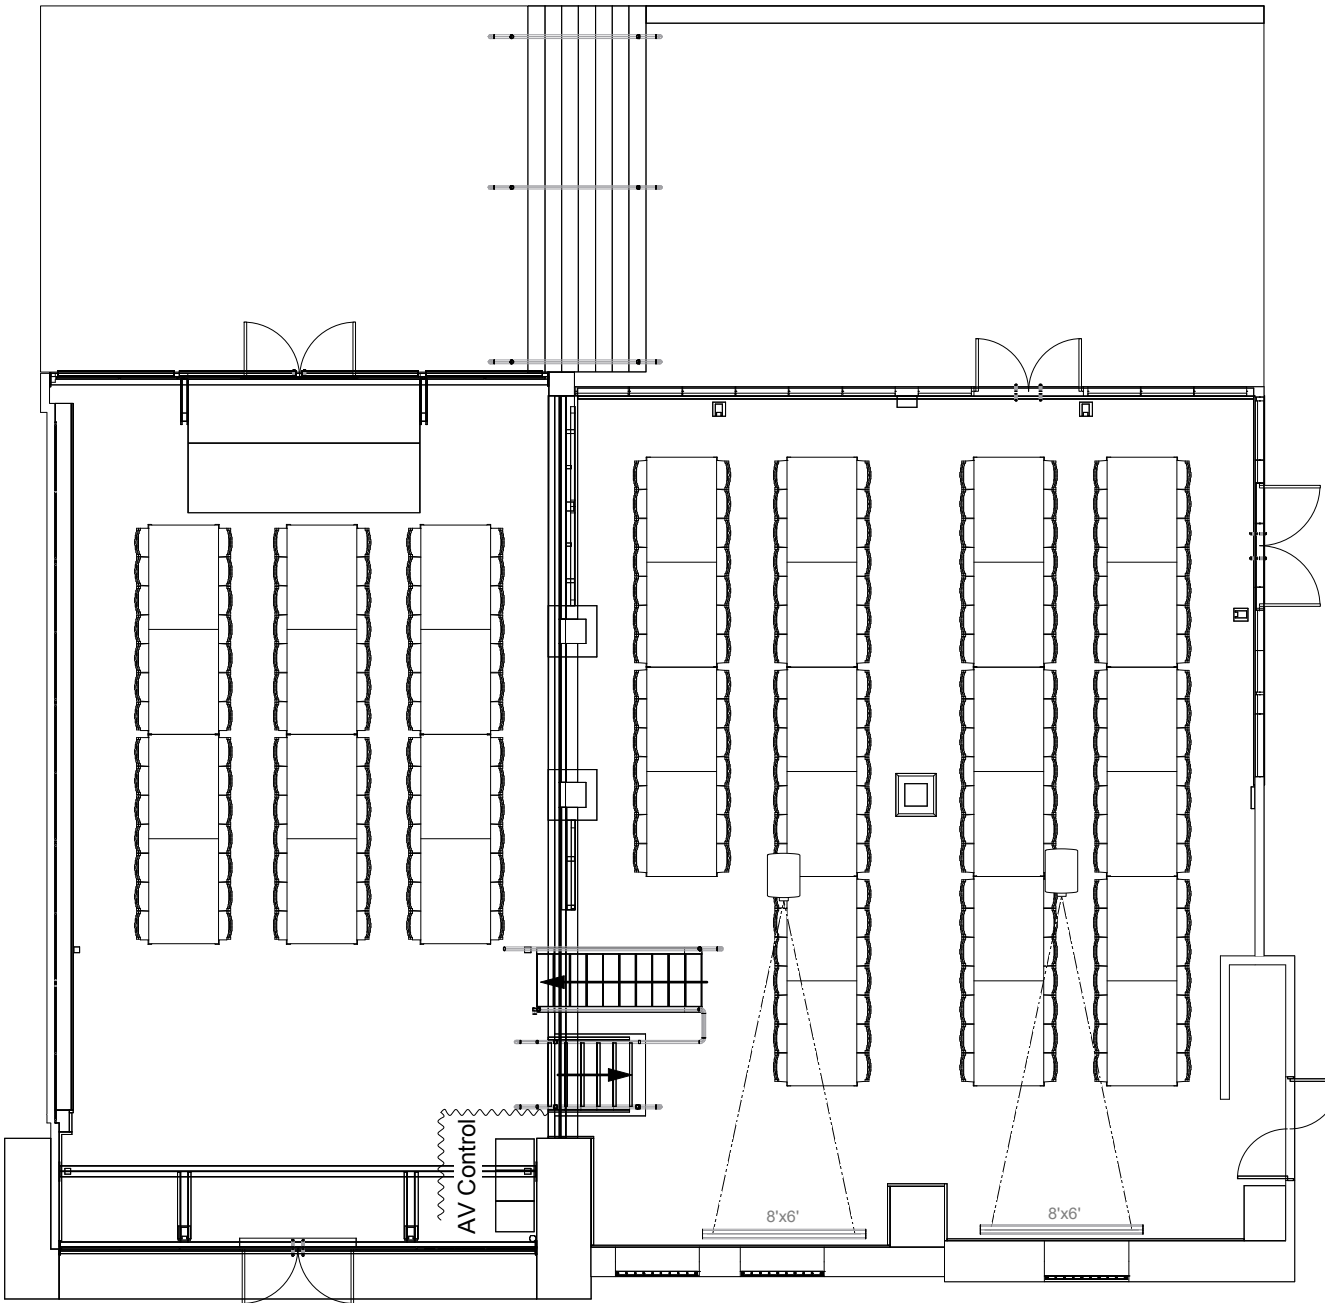

238 PAX

Simmer On The Bay

13 Hickson Road, Walsh Bay
 Sydney 2000
 e events@simmeronthebay.com.au
 w www.simmeronthebay.com.au
 p 02 9247 2457

Available Venue Furniture

Dining Table 1.8m X 1.2m

145 X White Chairs 0.6m Wide X 0.5m Deep

Plastic Trestle Table 1.82m X 0.75m X 0.75m

12 X Daybeds 1.68m X 0.78m X 0.43m

1 X Green Table 2.35m X 0.55m

9 X Adjustable Round Cocktail Tables
 0.6m Dia X 0.6-0.9m High

| | | | |
|---|-------------------------------|------------|----------|
| PROJECT | 238 PAX AT LONG TABLES | | |
| VENUE | SIMMER ON THE BAY | | |
| CLIENT | CLIENT | | |
| DWG | SIMMER ON THE BAY V3 | EVENT DATE | 00/00/00 |
| | | DRAWN BY | HS |
| | | SHEET # | 1 |
| | | VERSION | 1 |
| Innovative Production Services Unit 6 Military Road, Matraville 2036, Sydney NSW p 02 9311 9100 f 02 9311 9199 e info@innovative.net.au w www.innovative.net.au | | | |