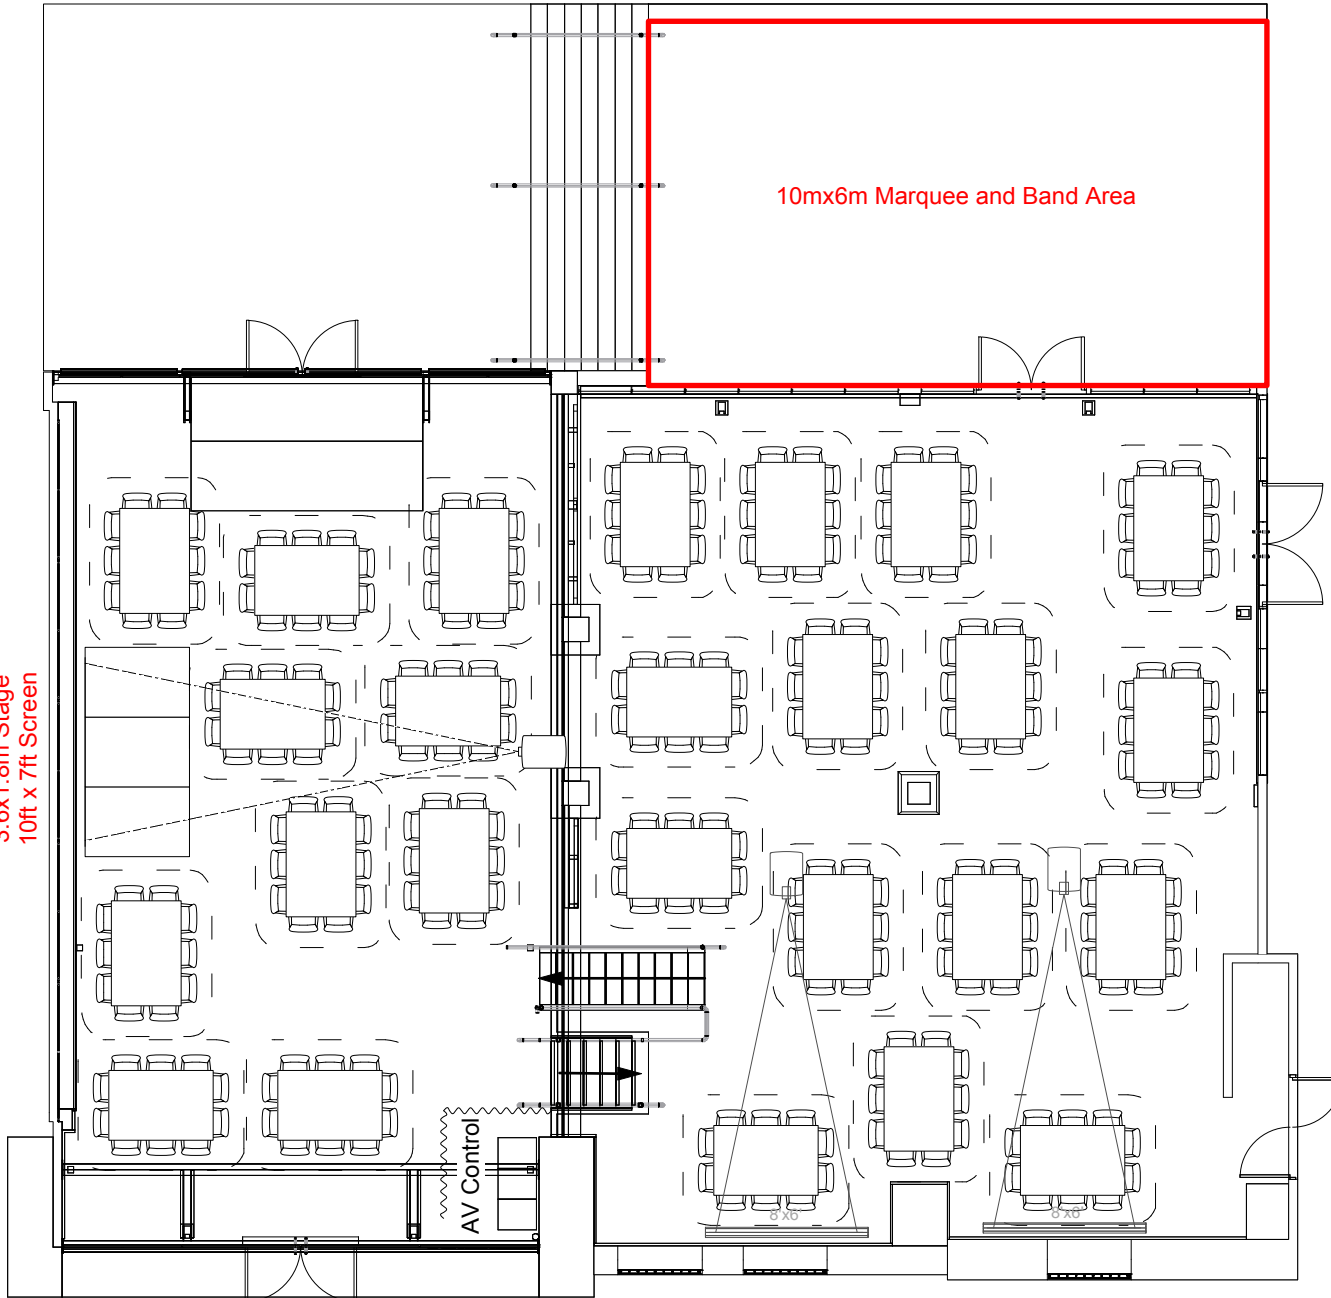

250 PAX

Simmer On The Bay
 13 Hickson Road, Walsh Bay
 Sydney 2000
 e events@simmeronthebay.com.au
 w www.simmeronthebay.com.au
 p 02 9247 2457

10mx6m Marquee and Band Area

3.6x1.8m Stage
 10ft x 7ft Screen

Available Venue Furniture

Dining Table 1.8m X 1.2m

145 X White Chairs 0.6m Wide X 0.5m Deep

Plastic Trestle Table 1.82m X 0.75m X 0.75m

12 X Daybeds 1.68m X 0.78m X 0.43m

1 X Green Table 2.35m X 0.55m

9 X Adjustable Round Cocktail Tables
 0.6m Dia X 0.6-0.9m High