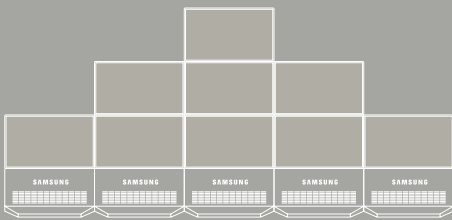

Samsung 46" LCD Video Wall

Samsung's UX/UXn LFD will help to deliver your message to an audience so it's truly larger-than-life.

Samsung has devised a way to configure LFDs so that up to four units can be placed vertically with no limit as to how many are placed horizontally. With crystal-clear images, Samsung's LFDs reproduce spectacular visuals that are guaranteed to grab everyone's attention.

At only 11mm wide, the new bezel design is 9mm thinner than the previous model. This ultra-slim bezel enhances the viewers' visual experience with clean, minimalist borders that surround the image area, ideal for multiple-monitor setups.

The "Lego brick" design of the UX/UXn allows for quick and easy installation without having to hire additional help. Whether your ideal image orientation is vertical or horizontal, the Samsung UX/UXn LFDs configuration options are virtually limitless.

Each LCD is 46" diagonal (1049 x 601mm) and weighs 29kg each.

innovative Production Services

Unit 3/19-21 Wilson St, Botany NSW 2019

phone: 02 96663341 fax: 02 96663346

email: info@innovative.net.au web: www.innovative.net.au